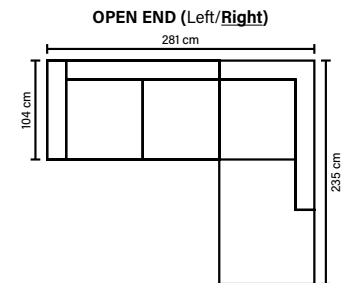

keep
your sofa
looking great

bellus®

Cloud-system™

Spring breakage guarantee

SEAT

Cloud System:

Pocket springs + HR Foam 35 kg covered with memory foam and 200 g fiber

BACK

Siliconized polyester fiber

Lumbar pillow:

Foam 25 kg covered with polyester fiber 300 gr

Loose seat cushions and loose back cushions

COMBINATIONS

Choose from available sofa models.

MODULES

Combine different modules into the desired shape and size.

EXTENSION MODULES

DECO PILLOWS

Not included in this sofa model

Additional pillows can be ordered separately

ARMREST

Foam 25 kg

FRAME

Plywood + wood

No-Sag springs

LEG OPTIONS

Standard leg: 14
wooden
height 16 cm

Optional leg: 15
metal
height 17 cm

Available in fabrics & leathers
All measurements are approximate

Wooden leg colors

Metal leg colors