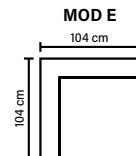

MODULES

Combine different modules into the desired shape and size.