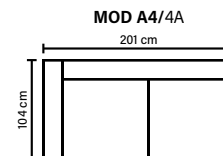

MODULES

Combine different modules into the desired shape and size.