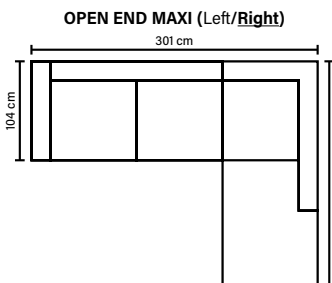

keep
your sofa
looking great

bellus®

Cloud-system™

Spring breakage guarantee

SEAT

Cloud System:

Pocket springs + HR Foam 35 kg covered with memory foam and 200 g fiber

BACK

Siliconized polyester fiber

Lumbar pillow:

Foam 25 kg covered with polyester fiber 300 gr

Loose seat cushions and loose back cushions

COMBINATIONS

Choose from available sofa models.

MODULES

Combine different modules into the desired shape and size.

EXTENSION MODULES

DECO PILLOWS

Not included in this sofa model

Additional pillows can be ordered separately

ARMREST

Foam 25 kg

FRAME

Plywood + wood

No-Sag springs

LEG OPTIONS

Standard leg: 14
wooden
height 16 cm

Optional leg: 15
metal
height 17 cm

Available in fabrics & leathers
All measurements are approximate

Wooden leg colors

Metal leg colors