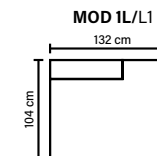

MODULES

Combine different modules into the desired shape and size.