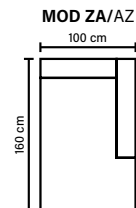

MODULES

Combine different modules into the desired shape and size.