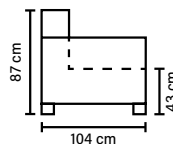

COMBINATIONS

Choose from available sofa models.