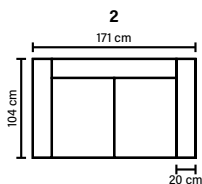

COMBINATIONS

Choose from available sofa models.