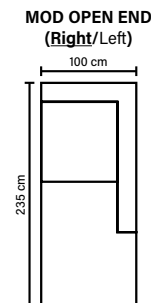

MODULES

Combine different modules into the desired shape and size.