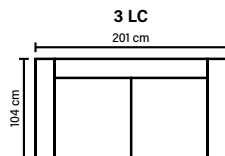

COMBINATIONS

Choose from available sofa models.