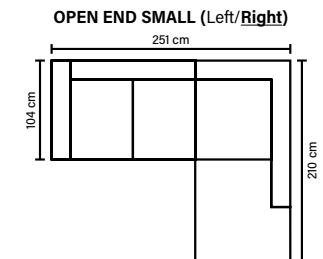

COMBINATIONS

Choose from available sofa models.