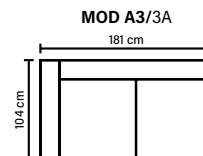

MODULES

Combine different modules into the desired shape and size.