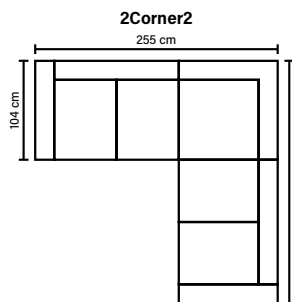

COMBINATIONS

Choose from available sofa models.