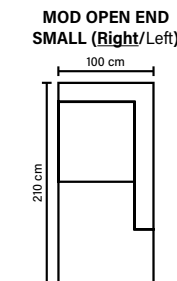

MODULES

Combine different modules into the desired shape and size.