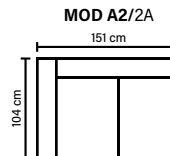

MODULES

Combine different modules into the desired shape and size.