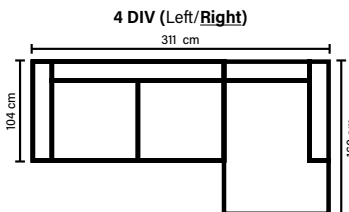

COMBINATIONS

Choose from available sofa models.