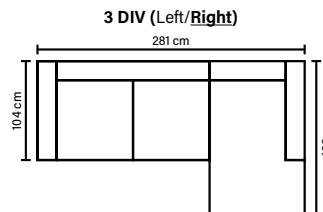

COMBINATIONS

Choose from available sofa models.