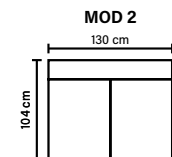

EXTENSION MODULES