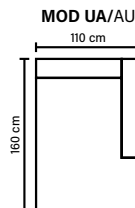

MODULES

Combine different modules into the desired shape and size.