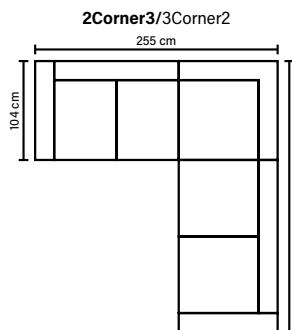

keep
your sofa
looking great

bellus®

Cloud-system™

Spring breakage guarantee

SEAT

Cloud System:

Pocket springs + HR Foam 35 kg covered with memory foam and 200 g fiber

BACK

Siliconized polyester fiber

Lumbar pillow:

Foam 25 kg covered with polyester fiber 300 gr

Loose seat cushions and loose back cushions

COMBINATIONS

Choose from available sofa models.

MODULES

Combine different modules into the desired shape and size.

EXTENSION MODULES

DECO PILLOWS

Not included in this sofa model

Additional pillows can be ordered separately

ARMREST

Foam 25 kg

FRAME

Plywood + wood

No-Sag springs

LEG OPTIONS

Standard leg: 14
wooden
height 16 cm

Optional leg: 15
metal
height 17 cm

Available in fabrics & leathers
All measurements are approximate

Wooden leg colors

Metal leg colors