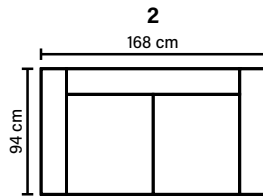

COMBINATIONS

Choose from available sofa models.

(Picture: **buttoned** back cushions available as an option)