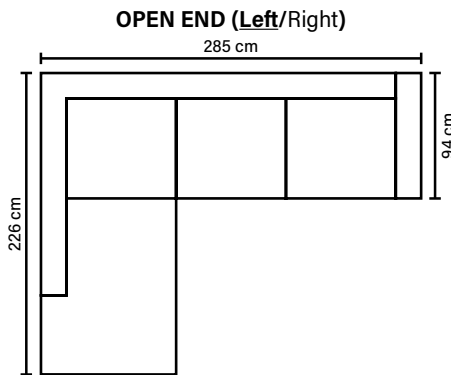

(Picture: **buttoned** back cushions available as an option)

ARMREST

Foam 25-30 kg

FRAME

Plywood + wood

No-Sag springs

LEG OPTIONS

Available in fabrics & leathers
All measurements are approximate

Wooden leg colors

Metal leg colors

BLACK

DARK BROWN

WALNUT

OAK

BEECH

WHITE

STAINLESS STEEL