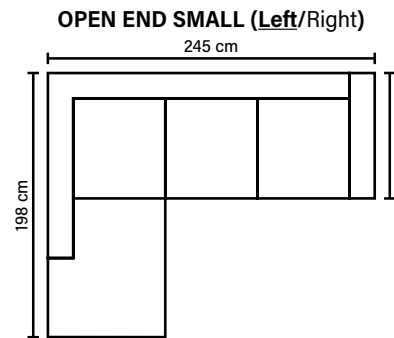

(Picture: **buttoned** back cushions available as an option)

ARMREST

Foam 25-30 kg

FRAME

Plywood + wood

No-Sag springs

LEG OPTIONS

Available in fabrics & leathers
All measurements are approximate

Wooden leg colors

Metal leg colors

BLACK

DARK BROWN

WALNUT

OAK

BEECH

WHITE

STAINLESS STEEL