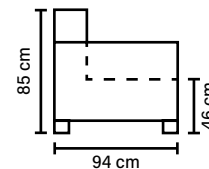

ARMREST

Foam 25-30 kg

FRAME

Plywood + wood

No-Sag springs

LEG OPTIONS

Available in fabrics & leathers
All measurements are approximate

Wooden leg colors

Metal leg colors

BLACK

DARK BROWN

WALNUT

OAK

BEECH

WHITE

STAINLESS STEEL