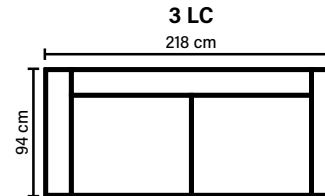

COMBINATIONS

Choose from available sofa models.

(Picture: **buttoned** back cushions available as an option)