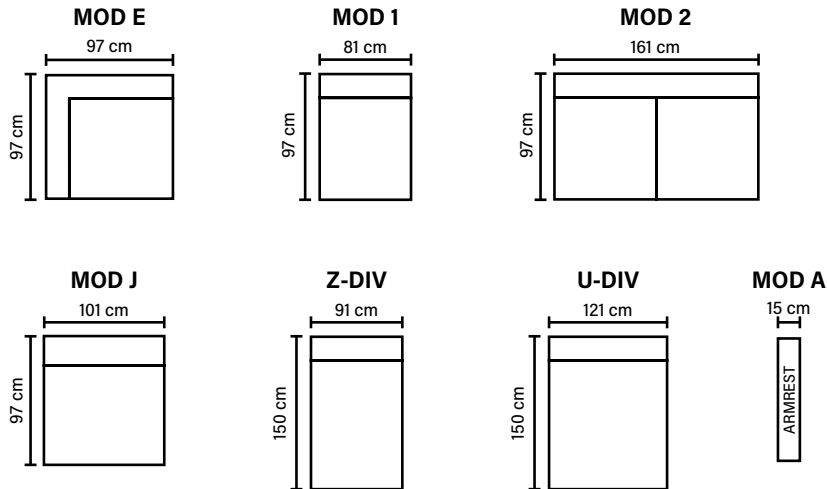

LEG OPTIONS

Standard leg: 34
wooden
height 6 cm

Optional leg: 31
wooden or metal
height 5 cm

Available in fabrics
All measurements are approximate

Wooden leg colors

Metal leg colors

MODULES

Combine different modules into the desired shape and size.