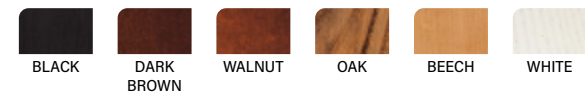

bellus[®] SOFAS

Vast selection of modules
- endless possibilities

SEAT

HR foam 35kg + ERX 40 foam
+ siliconized fiber in separate cover

BACK

Siliconized polyester fiber

Loose seat cushions and loose back cushions

LEG OPTIONS

Standard leg: 34
wooden
height 6 cm

Optional leg: 31
wooden or metal
height 5 cm

Available in fabrics
All measurements are approximate

Wooden leg colors

Metal leg colors

MODULES

Combine different modules into the desired shape and size.

COMBINATIONS

Choose from available sofa models.