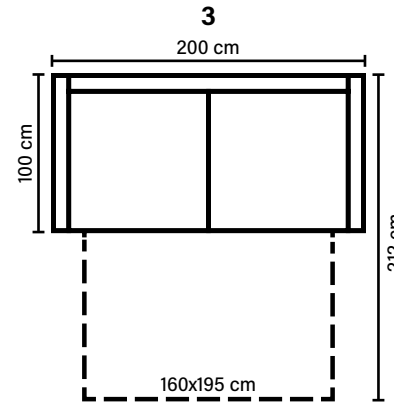

ARMREST

Foam 25-30 kg

FRAME

Plywood + wood

MATTRESS

Standard: Bonnell
Optional: Pocket or Memory

LEG OPTIONS

No leg choices available for this sofa