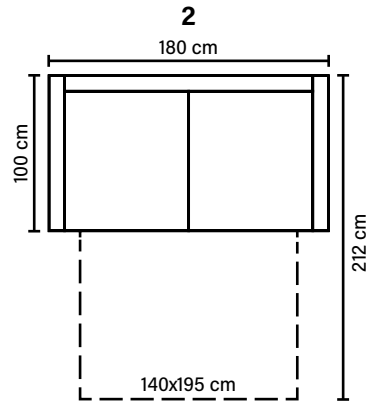

ARMREST

Foam 25-30 kg

FRAME

Plywood + wood

MATTRESS

Standard: Bonnell
Optional: Pocket or Memory

LEG OPTIONS

No leg choices available for this sofa