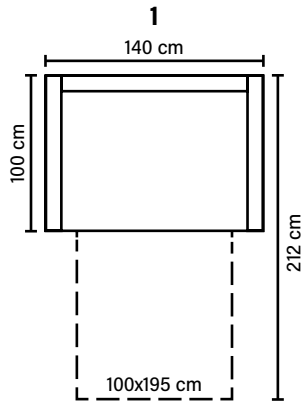

ARMREST

Foam 25-30 kg

FRAME

Plywood + wood

MATTRESS

Standard: Bonnell
Optional: Pocket or Memory

LEG OPTIONS

No leg choices available for this sofa