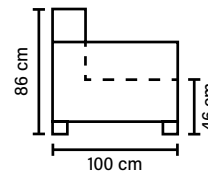

ARMREST

Foam 25-30 kg

FRAME

Plywood + wood

MATTRESS

Standard: Bonnell
Optional: Pocket or Memory

LEG OPTIONS

No leg choices available for this sofa