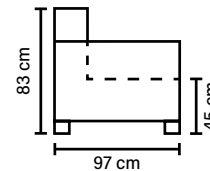

DESIGNED BY HEIKKI TOROPAINEN

sofa bed **MIA**

Choose Mia for compact living.

Comfort in compact

COMBINATIONS

Choose from available sofa models.
Measured with standard armrest A.

SEAT

HR foam 35 kg covered with 200 g fiber

Foam 25-30 kg

FRAME

Plywood + wood

MATTRESS

Standard: Bonnell
Optional: Pocket or Memory

ARMREST AND LEG OPTIONS

Leg: 34 wooden height 6 cm	Leg: 6 wooden or metal height 5 cm

Available in fabrics & leathers
All measurements are approximate