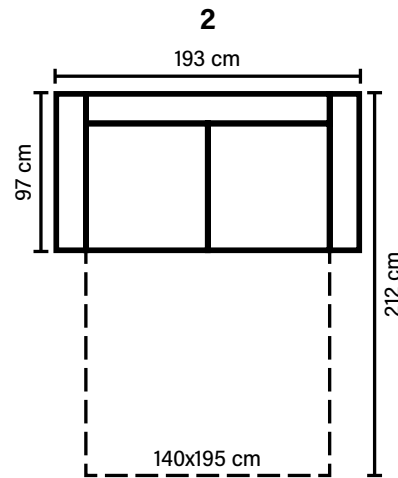

DESIGNED BY HEIKKI TOROPAINEN

sofa bed **MIA**

Choose Mia for compact living.

Comfort in compact

COMBINATIONS

Choose from available sofa models.
Measured with standard armrest A.

SEAT

HR foam 35 kg covered with 200 g fiber

BACK

Foam 25 kg covered with 200 g fiber

Loose seat cushions,
fixed with Velcro to allow mechanism movement

DECO PILLOWS

Not included in this sofa model
Additional pillows can be ordered separately

ARMREST

Foam 25-30 kg

FRAME

Plywood + wood

MATTRESS

Standard: Bonnell
Optional: Pocket or Memory

ARMREST AND LEG OPTIONS

Leg: 34 wooden height 6 cm	Leg: 6 wooden or metal height 5 cm

Available in fabrics & leathers
All measurements are approximate