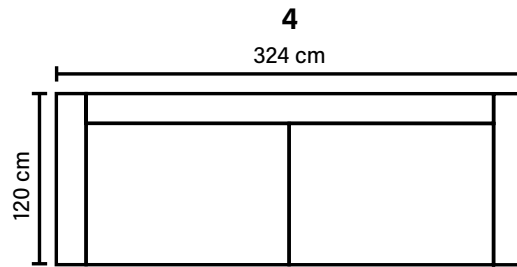

Lazy 3 Footstool

Height: 44 cm

Lazy 4 Footstool

Height: 44 cm

Available in fabrics
All measurements are approximate

Wooden leg colors   Metal leg colors

BLACK

DARK BROWN

WALNUT

OAK

BEECH

WHITE

STAINLESS STEEL