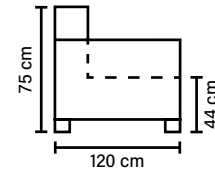

Sofa Lazy

bellus®

SEAT

Core foam HR 35 kg
On top separate bag with channels,
on top feather mixed with shredded foam

BACK

Siliconized polyester fiber
Loose seat cushions and loose back cushions

DECO PILLOWS

1 deco pillow per armrest size 55x55 cm
1 deco pillow per armrest size 65x65 cm

ARMREST

Foam 25-30 kg

FRAME

Plywood + wood
No-Sag springs