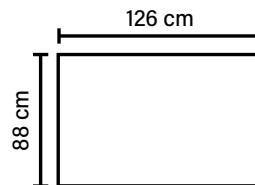

Lazy 4 Footstool

Height: 44 cm

Available in fabrics
All measurements are approximate

Wooden leg colors   Metal leg colors

BLACK

DARK BROWN

WALNUT

OAK

BEECH

WHITE

STAINLESS STEEL