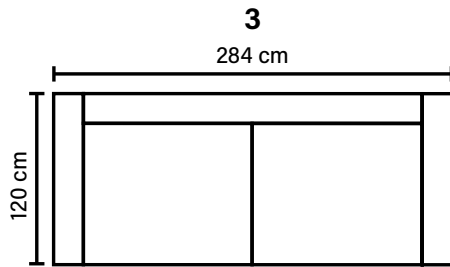

Lazy 3 Footstool

Height: 44 cm

Lazy 4 Footstool

Height: 44 cm

Available in fabrics
All measurements are approximate

Wooden leg colors   Metal leg colors

BLACK

DARK BROWN

WALNUT

OAK

BEECH

WHITE

STAINLESS STEEL