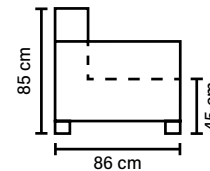

SEAT

Foam E30 kg covered with 200 g fiber

BACK

Shredded foam mixed with siliconized polyester fiber

Fixed seat cushions and loose back cushions

DECO PILLOWS

1 deco pillow per armrest size 40x40 cm

ARMREST

Foam 25-30 kg covered with 200 gr fiber

FRAME

Plywood + wood + furniture board

OPTIONAL

Topmattress 4 cm (Fiberfilling 200g)

LEG OPTIONS

Standard leg: 102
wooden
height 4 cm

Available in fabrics
All measurements are approximate