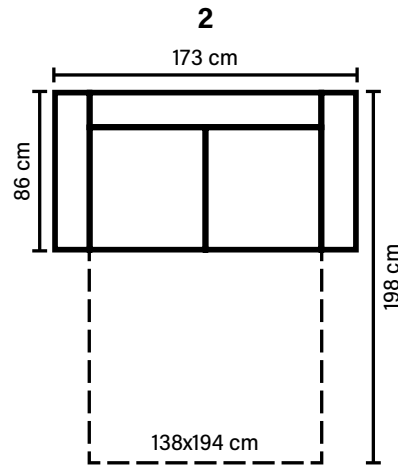

DESIGNED BY HEIKKI TOROPAINEN

sofa bed **ISABEL**

A contemporary sofa bed - ideal for smaller set-ups or an occasional guest bed.

Smart solution
for smaller spaces

COMBINATIONS

Choose from available sofa models.

SEAT

Foam E30 kg covered with 200 g fiber

BACK

Shredded foam mixed with siliconized polyester fiber

Fixed seat cushions and loose back cushions

DECO PILLOWS

1 deco pillow per armrest size 40x40 cm

ARMREST

Foam 25-30 kg covered with 200 gr fiber

FRAME

Plywood + wood + furniture board

OPTIONAL

Topmattress 4 cm (Fiberfilling 200g)

LEG OPTIONS

Standard leg: 102
wooden
height 4 cm

Available in fabrics
All measurements are approximate