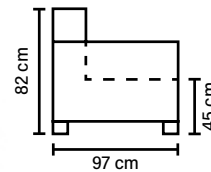

Versatile possibilities

COMBINATIONS

Choose from available sofa models.