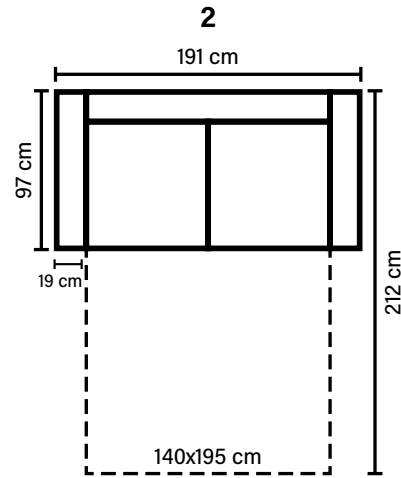

Versatile possibilities

COMBINATIONS

Choose from available sofa models.