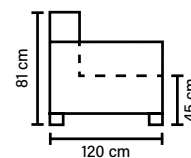

MODULES

Combine different modules into the desired shape and size.

DECO PILLOWS

Filling: feather mixed with shredded foam
2 deco pillows per armrest size 70x75 cm
2 deco pillows per corner size 70x75 cm

ARMREST