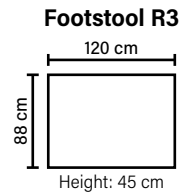

MODULES

Combine different modules into the desired shape and size.

DECO PILLOWS

Filling: feather mixed with shredded foam
2 deco pillows per armrest size 70x75 cm
2 deco pillows per corner size 70x75 cm

ARMREST