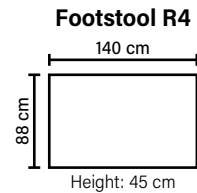

MODULES

Combine different modules into the desired shape and size.

DECO PILLOWS

Filling: feather mixed with shredded foam
2 deco pillows per armrest size 70x75 cm
2 deco pillows per corner size 70x75 cm

ARMREST