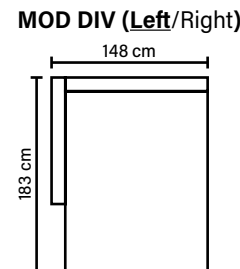

MODULES

Combine different modules into the desired shape and size.

DECO PILLOWS

Filling: feather mixed with shredded foam
2 deco pillows per armrest size 70x75 cm
2 deco pillows per corner size 70x75 cm

ARMREST