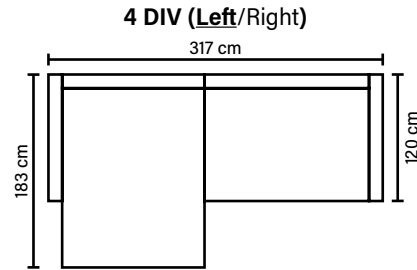

MODULES

Combine different modules into the desired shape and size.

DECO PILLOWS

Filling: feather mixed with shredded foam
2 deco pillows per armrest size 70x75 cm
2 deco pillows per corner size 70x75 cm

ARMREST