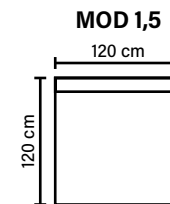

MODULES

Combine different modules into the desired shape and size.

DECO PILLOWS

Filling: feather mixed with shredded foam
2 deco pillows per armrest size 70x75 cm
2 deco pillows per corner size 70x75 cm

ARMREST