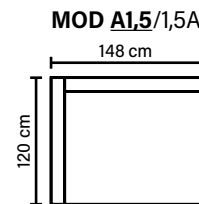

MODULES

Combine different modules into the desired shape and size.

DECO PILLOWS

Filling: feather mixed with shredded foam
2 deco pillows per armrest size 70x75 cm
2 deco pillows per corner size 70x75 cm

ARMREST