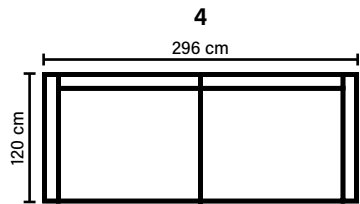

MODULES

Combine different modules into the desired shape and size.

DECO PILLOWS

Filling: feather mixed with shredded foam
2 deco pillows per armrest size 70x75 cm
2 deco pillows per corner size 70x75 cm

ARMREST