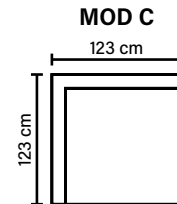

MODULES

Combine different modules into the desired shape and size.

DECO PILLOWS

Filling: feather mixed with shredded foam
2 deco pillows per armrest size 70x75 cm
2 deco pillows per corner size 70x75 cm

ARMREST