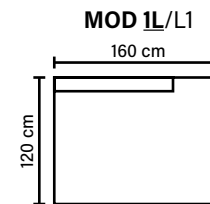

MODULES

Combine different modules into the desired shape and size.

DECO PILLOWS

Filling: feather mixed with shredded foam
2 deco pillows per armrest size 70x75 cm
2 deco pillows per corner size 70x75 cm

ARMREST