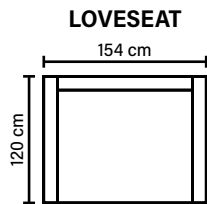

MODULES

Combine different modules into the desired shape and size.

DECO PILLOWS

Filling: feather mixed with shredded foam
2 deco pillows per armrest size 70x75 cm
2 deco pillows per corner size 70x75 cm

ARMREST