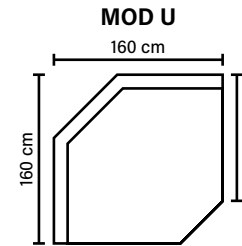

MODULES

Combine different modules into the desired shape and size.

DECO PILLOWS

Filling: feather mixed with shredded foam
2 deco pillows per armrest size 70x75 cm
2 deco pillows per corner size 70x75 cm

ARMREST