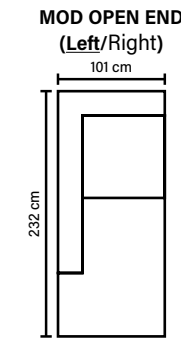

**ARMREST**

Foam 25-30 kg

**FRAME**

Plywood + wood  
No-Sag springs

**LEG OPTIONS**

**COMBINATIONS**

Choose from available sofa models.

**Standard leg: 89**  
metal  
height 21 cm

**Optional leg: 85**  
wooden  
height 17 cm

Available in fabrics & leathers  
All measurements are approximate