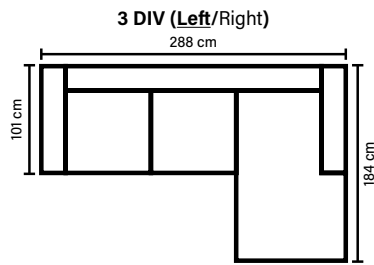

**ARMREST**

Foam 25-30 kg

**FRAME**

Plywood + wood  
No-Sag springs

**LEG OPTIONS**

**COMBINATIONS**

Choose from available sofa models.

**Standard leg: 89**  
metal  
height 21 cm

**Optional leg: 85**  
wooden  
height 17 cm

Available in fabrics & leathers  
All measurements are approximate