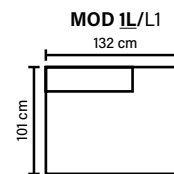

**ARMREST**

Foam 25-30 kg

**FRAME**

Plywood + wood  
No-Sag springs

**LEG OPTIONS**

**COMBINATIONS**

Choose from available sofa models.

**Standard leg: 89**  
metal  
height 21 cm

**Optional leg: 85**  
wooden  
height 17 cm

Available in fabrics & leathers  
All measurements are approximate