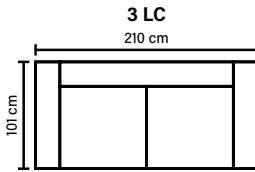

**ARMREST**

Foam 25-30 kg

**FRAME**

Plywood + wood  
No-Sag springs

**LEG OPTIONS**

**COMBINATIONS**

Choose from available sofa models.

**Standard leg: 89**  
metal  
height 21 cm

**Optional leg: 85**  
wooden  
height 17 cm

Available in fabrics & leathers  
All measurements are approximate