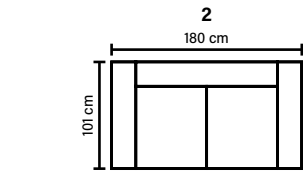

**ARMREST**

Foam 25-30 kg

**FRAME**

Plywood + wood  
No-Sag springs

**LEG OPTIONS**

**COMBINATIONS**

Choose from available sofa models.

**Standard leg: 89**  
metal  
height 21 cm

**Optional leg: 85**  
wooden  
height 17 cm

Available in fabrics & leathers  
All measurements are approximate