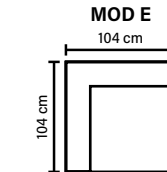

**ARMREST**

Foam 25-30 kg

**FRAME**

Plywood + wood  
No-Sag springs

**LEG OPTIONS**

**COMBINATIONS**

Choose from available sofa models.

**Standard leg: 89**  
metal  
height 21 cm

**Optional leg: 85**  
wooden  
height 17 cm

Available in fabrics & leathers  
All measurements are approximate