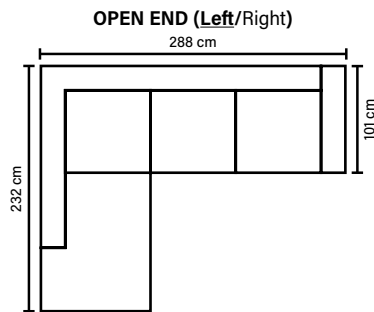

**ARMREST**

Foam 25-30 kg

**FRAME**

Plywood + wood  
No-Sag springs

**LEG OPTIONS**

**COMBINATIONS**

Choose from available sofa models.

**Standard leg: 89**  
metal  
height 21 cm

**Optional leg: 85**  
wooden  
height 17 cm

Available in fabrics & leathers  
All measurements are approximate