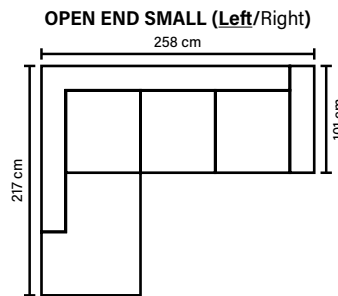

**ARMREST**

Foam 25-30 kg

**FRAME**

Plywood + wood  
No-Sag springs

**LEG OPTIONS**

**COMBINATIONS**

Choose from available sofa models.

**Standard leg: 89**  
metal  
height 21 cm

**Optional leg: 85**  
wooden  
height 17 cm

Available in fabrics & leathers  
All measurements are approximate