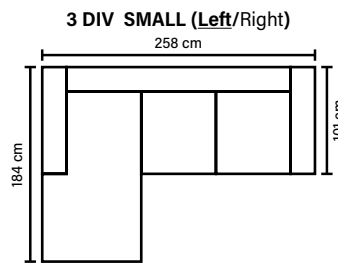

**ARMREST**

Foam 25-30 kg

**FRAME**

Plywood + wood  
No-Sag springs

**LEG OPTIONS**

**COMBINATIONS**

Choose from available sofa models.

**Standard leg: 89**  
metal  
height 21 cm

**Optional leg: 85**  
wooden  
height 17 cm

Available in fabrics & leathers  
All measurements are approximate