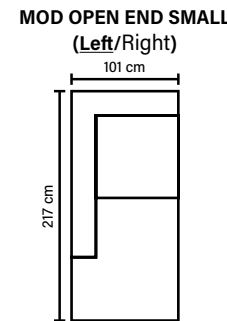

**ARMREST**

Foam 25-30 kg

**FRAME**

Plywood + wood  
No-Sag springs

**LEG OPTIONS**

**COMBINATIONS**

Choose from available sofa models.

**Standard leg: 89**  
metal  
height 21 cm

**Optional leg: 85**  
wooden  
height 17 cm

Available in fabrics & leathers  
All measurements are approximate