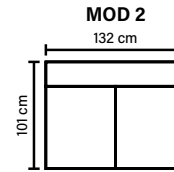

**ARMREST**

Foam 25-30 kg

**FRAME**

Plywood + wood  
No-Sag springs

**LEG OPTIONS**

**COMBINATIONS**

Choose from available sofa models.

**Standard leg: 89**  
metal  
height 21 cm

**Optional leg: 85**  
wooden  
height 17 cm

Available in fabrics & leathers  
All measurements are approximate