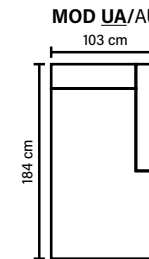

**ARMREST**

Foam 25-30 kg

**FRAME**

Plywood + wood  
No-Sag springs

**LEG OPTIONS**

**COMBINATIONS**

Choose from available sofa models.

**Standard leg: 89**  
metal  
height 21 cm

**Optional leg: 85**  
wooden  
height 17 cm

Available in fabrics & leathers  
All measurements are approximate