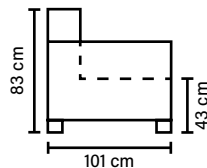

**ARMREST**

Foam 25-30 kg

**FRAME**

Plywood + wood  
No-Sag springs

**LEG OPTIONS**

**COMBINATIONS**

Choose from available sofa models.

**Standard leg: 89**  
metal  
height 21 cm

**Optional leg: 85**  
wooden  
height 17 cm

Available in fabrics & leathers  
All measurements are approximate