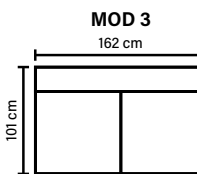

**ARMREST**

Foam 25-30 kg

**FRAME**

Plywood + wood  
No-Sag springs

**LEG OPTIONS**

**COMBINATIONS**

Choose from available sofa models.

**Standard leg: 89**  
metal  
height 21 cm

**Optional leg: 85**  
wooden  
height 17 cm

Available in fabrics & leathers  
All measurements are approximate