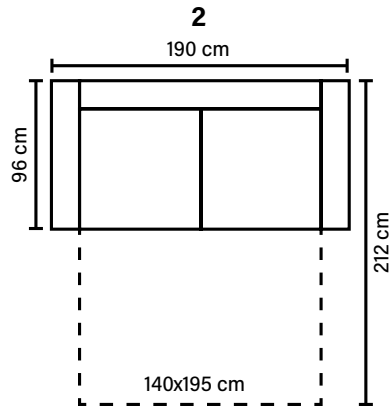

(Chicago with optional Pocket mattress)

SEAT

HR foam 35 kg + ERX foam 40 kg covered with 200 g fiber

BACK

HR foam 25 kg + 200-800 g fiber

Loose seat cushions, fixed with Velcro to allow mechanism movement

DECO PILLOWS

Not included in this sofa model
Additional pillows can be ordered separately

ARMREST

Foam 25 kg + 200 g fiber

FRAME

Plywood + wood + foam 25 kg

MATTRESS

Standard: Bonnell
Optional: Pocket or Memory
Mattress thickness: 14 cm