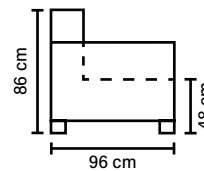

(Chicago with optional Pocket mattress)

SEAT

HR foam 35 kg + ERX foam 40 kg covered with 200 g fiber

BACK

HR foam 25 kg + 200-800 g fiber

Loose seat cushions, fixed with Velcro to allow mechanism movement

DECO PILLOWS

Not included in this sofa model
Additional pillows can be ordered separately

ARMREST

Foam 25 kg + 200 g fiber

FRAME

Plywood + wood + foam 25 kg

MATTRESS

Standard: Bonnell
Optional: Pocket or Memory
Mattress thickness: 14 cm