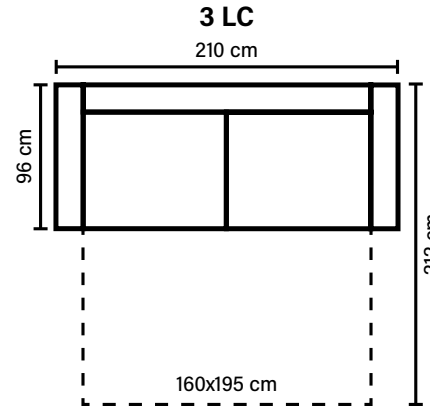

(Chicago with optional Pocket mattress)

SEAT

HR foam 35 kg + ERX foam 40 kg covered with 200 g fiber

BACK

HR foam 25 kg + 200-800 g fiber

Loose seat cushions, fixed with Velcro to allow mechanism movement

DECO PILLOWS

Not included in this sofa model
Additional pillows can be ordered separately

ARMREST

Foam 25 kg + 200 g fiber

FRAME

Plywood + wood + foam 25 kg

MATTRESS

Standard: Bonnell
Optional: Pocket or Memory
Mattress thickness: 14 cm