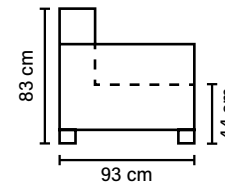

## COMBINATIONS

Choose from available sofa models.  
All measurements are approximate.

**OPEN END (Left/Right)**

**OPEN END SMALL (Left/Right)**

Available in fabrics & leathers

[www.bellus.com](http://www.bellus.com)

## LEG OPTIONS

**Standard leg: 14**  
wooden  
height 16 cm

**Optional leg: 123**  
metal  
height 17 cm

**Optional leg: 86**  
wooden  
height 18 cm

BLACK

DARK BROWN

WALNUT

OAK