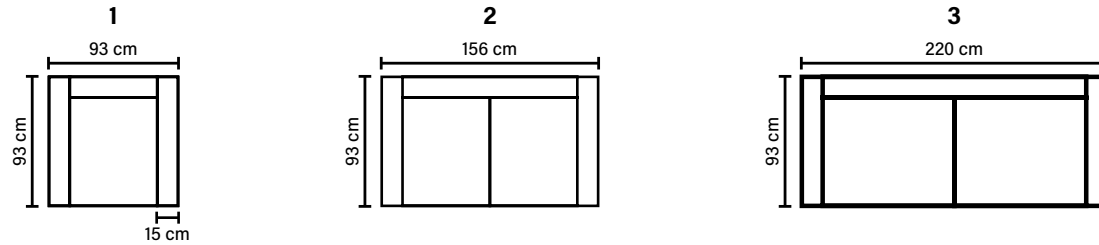

## COMBINATIONS

Choose from available sofa models.  
All measurements are approximate.

**OPEN END (Left/Right)**

**OPEN END SMALL (Left/Right)**

Available in fabrics & leathers

[www.bellus.com](http://www.bellus.com)

## DECO PILLOWS

Armrest includes shaped cushions  
40x40 cm deco pillow is optional

## LEG OPTIONS

**Standard leg: 14**  
wooden  
height 16 cm

**Optional leg: 123**  
metal  
height 17 cm

**Optional leg: 86**  
wooden  
height 18 cm

BLACK

DARK BROWN

WALNUT

OAK