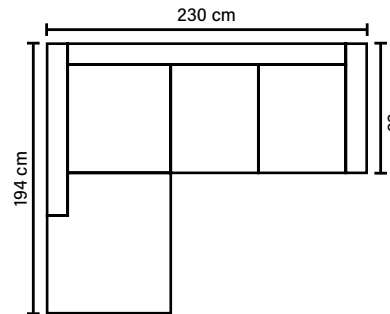

## COMBINATIONS

Choose from available sofa models.  
All measurements are approximate.

**OPEN END (Left/Right)**

**OPEN END SMALL (Left/Right)**

Available in fabrics & leathers

[www.bellus.com](http://www.bellus.com)

## DECO PILLOWS

Armrest includes shaped cushions  
40x40 cm deco pillow is optional

## LEG OPTIONS

**Standard leg: 14**  
wooden  
height 16 cm

**Optional leg: 123**  
metal  
height 17 cm

**Optional leg: 86**  
wooden  
height 18 cm

BLACK

DARK BROWN

WALNUT

OAK