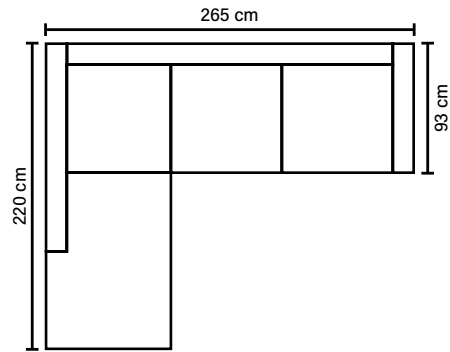

## COMBINATIONS

Choose from available sofa models.  
All measurements are approximate.

**OPEN END (Left/Right)**

**OPEN END SMALL (Left/Right)**

Available in fabrics & leathers

[www.bellus.com](http://www.bellus.com)

## DECO PILLOWS

Armrest includes shaped cushions  
40x40 cm deco pillow is optional

## LEG OPTIONS

**Standard leg: 14**  
wooden  
height 16 cm

**Optional leg: 123**  
metal  
height 17 cm

**Optional leg: 86**  
wooden  
height 18 cm

BLACK

DARK BROWN

WALNUT

OAK