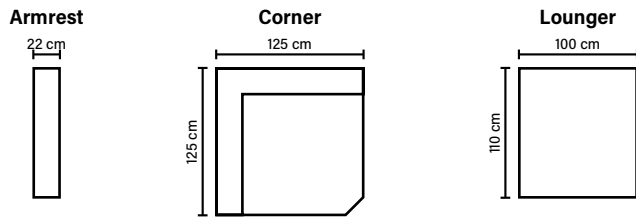

Combine different modules into the desired shape and size.
(All measurements are approximate)

COMBINATIONS

Choose from available sofa models.
(All measurements are approximate)

SEAT

Cloud System:

Fixed seat:

1 deco pillow per armrest or corner
size 70x75 cm

ARMREST

Foam 25-30 kg

FRAME

Plywood + wood
No-Sag springs

LEG OPTIONS

No leg choices available
for this sofa

Available in fabrics & leathers