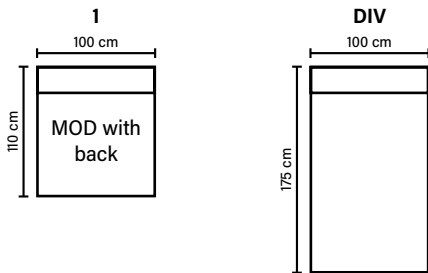

Combine different modules into the desired shape and size.
(All measurements are approximate)

COMBINATIONS

Choose from available sofa models.
(All measurements are approximate)

SEAT

Cloud System:

Fixed seat:

1 deco pillow per armrest or corner
size 70x75 cm

ARMREST

Foam 25-30 kg

FRAME

Plywood + wood
No-Sag springs

LEG OPTIONS

No leg choices available
for this sofa

Available in fabrics & leathers