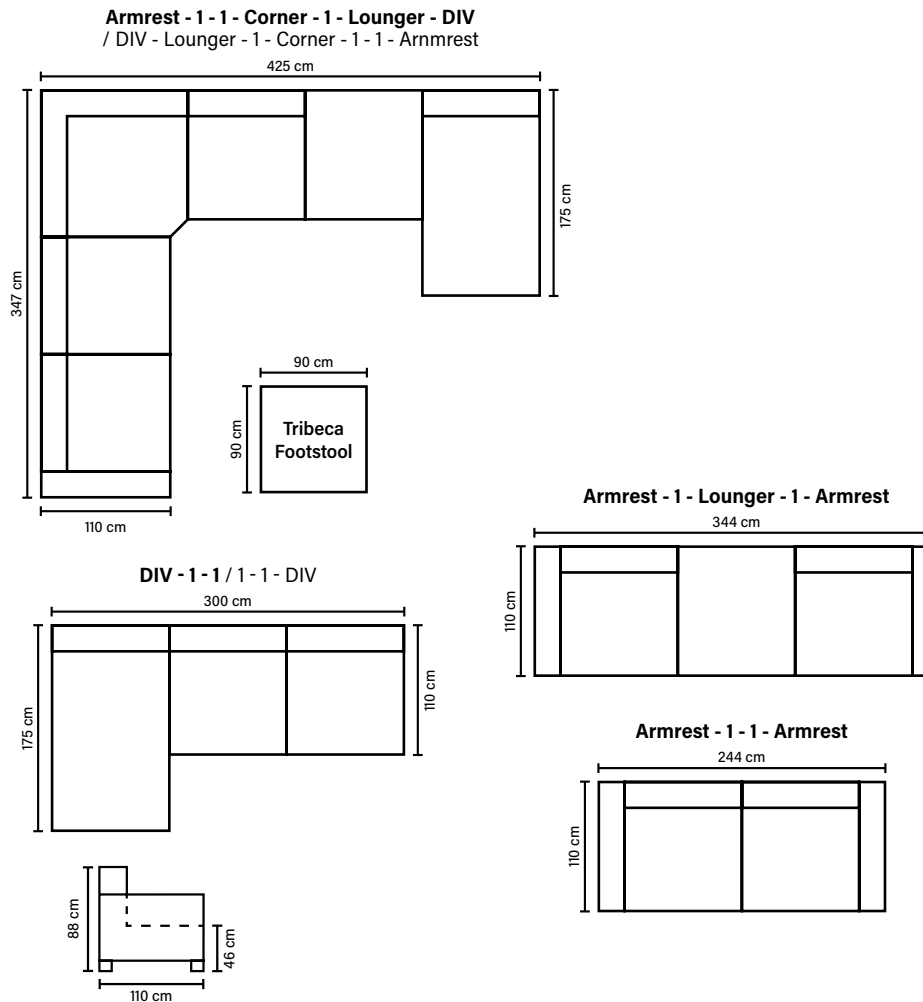

Combine different modules into the desired shape and size.
(All measurements are approximate)

COMBINATIONS

Choose from available sofa models.
(All measurements are approximate)

SEAT

Cloud System:

Fixed seat:

1 deco pillow per armrest or corner
size 70x75 cm

ARMREST

Foam 25-30 kg

FRAME

Plywood + wood
No-Sag springs

LEG OPTIONS

No leg choices available
for this sofa

Available in fabrics & leathers