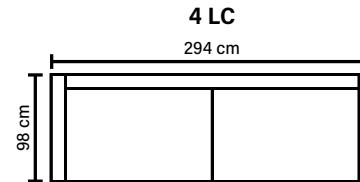

Cloud System:

Pocket springs + HR Foam 35 kg covered with memory foam and 200 g fiber

BACK

Foam 25 kg covered with siliconized polyester fiber

Loose seat cushions and loose back cushions

COMBINATIONS

Choose from available sofa models.
All measurements are approximate.