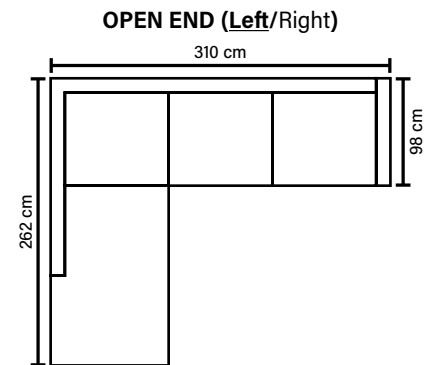

Cloud System:

Pocket springs + HR Foam 35 kg covered with memory foam and 200 g fiber

BACK

Foam 25 kg covered with siliconized polyester fiber

Loose seat cushions and loose back cushions

COMBINATIONS

Choose from available sofa models.
All measurements are approximate.