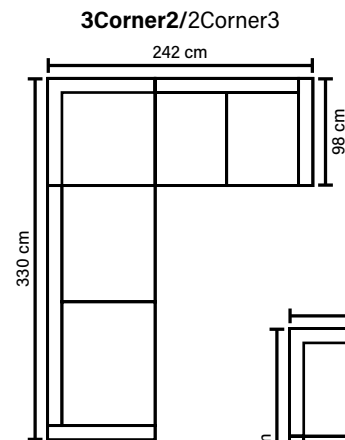

Cloud System:

Pocket springs + HR Foam 35 kg covered with memory foam and 200 g fiber

BACK

Foam 25 kg covered with siliconized polyester fiber

Loose seat cushions and loose back cushions

COMBINATIONS

Choose from available sofa models.
All measurements are approximate.