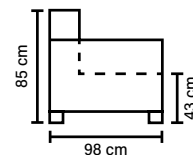

Cloud System:

Pocket springs + HR Foam 35 kg covered with memory foam and 200 g fiber

BACK

Foam 25 kg covered with siliconized polyester fiber

Loose seat cushions and loose back cushions

COMBINATIONS

Choose from available sofa models.
All measurements are approximate.