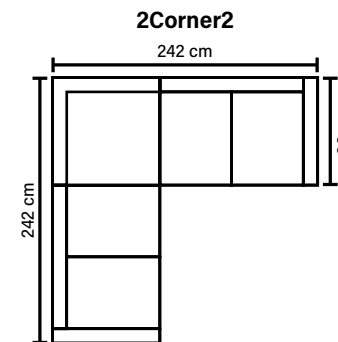

Cloud System:

Pocket springs + HR Foam 35 kg covered with memory foam and 200 g fiber

BACK

Foam 25 kg covered with siliconized polyester fiber

Loose seat cushions and loose back cushions

COMBINATIONS

Choose from available sofa models.
All measurements are approximate.