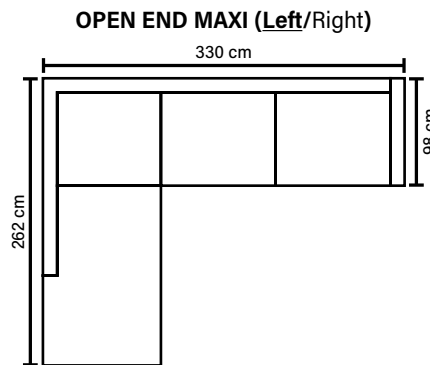

Cloud System:

Pocket springs + HR Foam 35 kg covered with memory foam and 200 g fiber

BACK

Foam 25 kg covered with siliconized polyester fiber

Loose seat cushions and loose back cushions

COMBINATIONS

Choose from available sofa models.
All measurements are approximate.