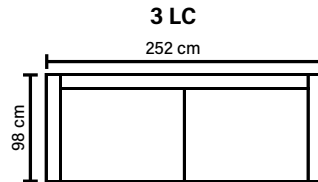

Cloud System:

Pocket springs + HR Foam 35 kg covered with memory foam and 200 g fiber

BACK

Foam 25 kg covered with siliconized polyester fiber

Loose seat cushions and loose back cushions

COMBINATIONS

Choose from available sofa models.
All measurements are approximate.