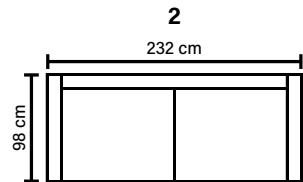

Cloud System:

Pocket springs + HR Foam 35 kg covered with memory foam and 200 g fiber

BACK

Foam 25 kg covered with siliconized polyester fiber

Loose seat cushions and loose back cushions

COMBINATIONS

Choose from available sofa models.
All measurements are approximate.