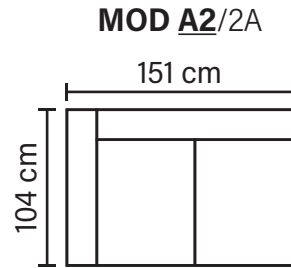

# COFFEE COMBINATIONS

Choose from available sofa models

**OPEN END SMALL (Left/Right)**

**OPEN END (Left/Right)**

**2Corner3/3Corner2**

**OPEN END MAXI (Left/Right)**

**2Corner2**

Available in fabrics & leathers

\* All measurements are approximate

## EXTENSION MODULES

\* All measurements are approximate