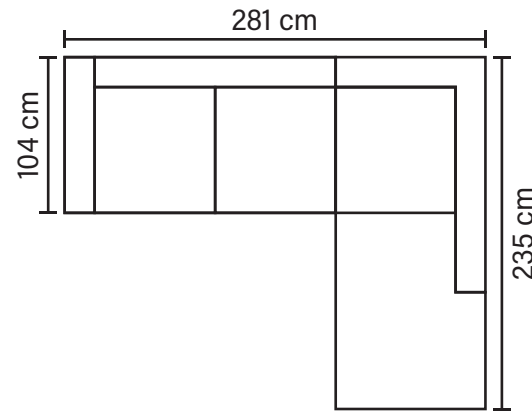

# COFFEE COMBINATIONS

Choose from available sofa models

**OPEN END SMALL (Left/Right)**

**OPEN END (Left/Right)**

**2Corner3/3Corner2**

**OPEN END MAXI (Left/Right)**

**2Corner2**

Available in fabrics & leathers

\* All measurements are approximate