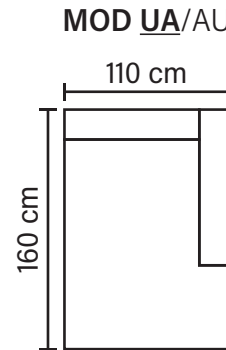

COFFEE MODULES

Combine different modules into the desired shape and size