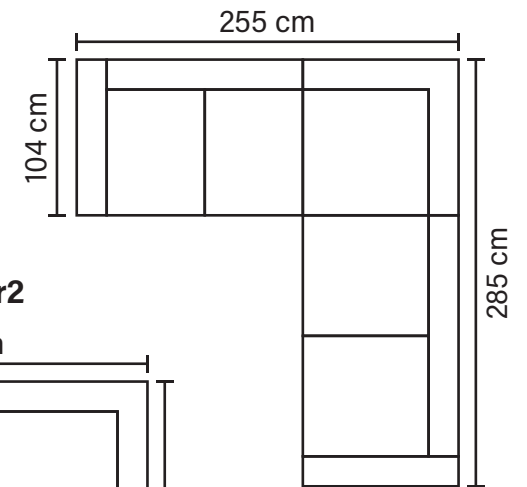

# COFFEE COMBINATIONS

Choose from available sofa models

**OPEN END SMALL (Left/Right)**

**OPEN END (Left/Right)**

**2Corner3/3Corner2**

**OPEN END MAXI (Left/Right)**

**2Corner2**

Available in fabrics & leathers

\* All measurements are approximate

## EXTENSION MODULES

\* All measurements are approximate