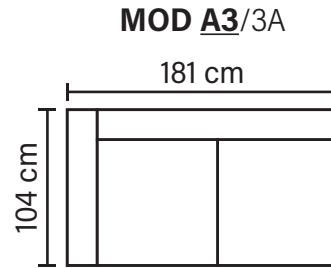

# COFFEE COMBINATIONS

Choose from available sofa models

**OPEN END SMALL (Left/Right)**

**OPEN END (Left/Right)**

**2Corner3/3Corner2**

**OPEN END MAXI (Left/Right)**

**2Corner2**

Available in fabrics & leathers

\* All measurements are approximate

## EXTENSION MODULES

\* All measurements are approximate