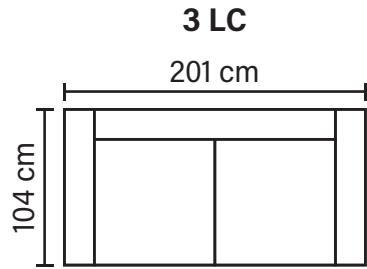

# COFFEE COMBINATIONS

Choose from available sofa models

**OPEN END SMALL (Left/Right)**

**OPEN END (Left/Right)**

**2Corner3/3Corner2**

**OPEN END MAXI (Left/Right)**

**2Corner2**

Available in fabrics & leathers

\* All measurements are approximate

## EXTENSION MODULES

\* All measurements are approximate