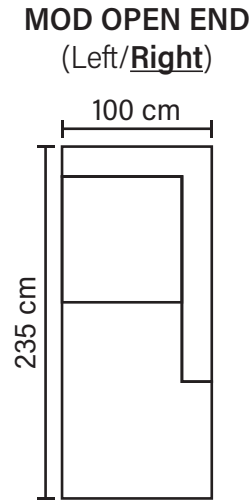

COFFEE MODULES

Combine different modules into the desired shape and size