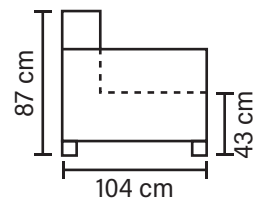

# COFFEE COMBINATIONS

Choose from available sofa models

**OPEN END SMALL (Left/Right)**

**OPEN END (Left/Right)**

**2Corner3/3Corner2**

**OPEN END MAXI (Left/Right)**

**2Corner2**

Available in fabrics & leathers

\* All measurements are approximate