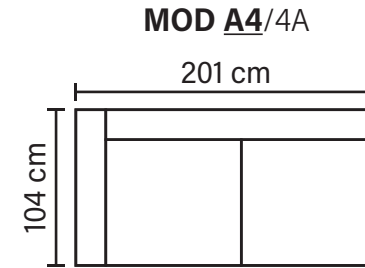

COFFEE MODULES

Combine different modules into the desired shape and size