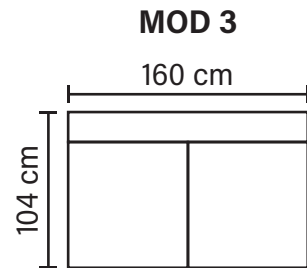

# COFFEE COMBINATIONS

Choose from available sofa models

**OPEN END SMALL (Left/Right)**

**OPEN END (Left/Right)**

**2Corner3/3Corner2**

**OPEN END MAXI (Left/Right)**

**2Corner2**

Available in fabrics & leathers

\* All measurements are approximate

## EXTENSION MODULES

\* All measurements are approximate