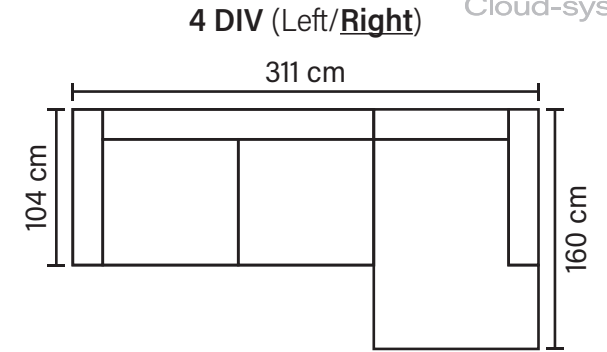

# COFFEE COMBINATIONS

Choose from available sofa models

**OPEN END SMALL (Left/Right)**

**OPEN END (Left/Right)**

**2Corner3/3Corner2**

**OPEN END MAXI (Left/Right)**

**2Corner2**

Available in fabrics & leathers

\* All measurements are approximate