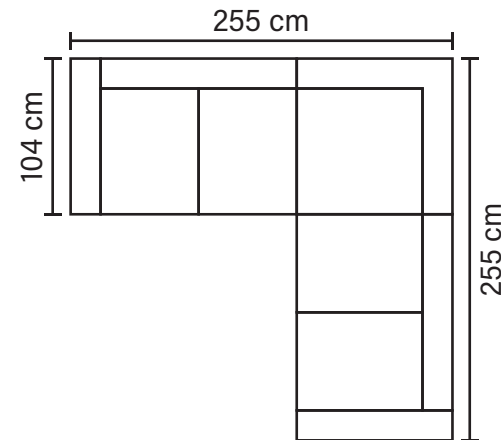

# COFFEE COMBINATIONS

Choose from available sofa models

**OPEN END SMALL (Left/Right)**

**OPEN END (Left/Right)**

**2Corner3/3Corner2**

**OPEN END MAXI (Left/Right)**

**2Corner2**

Available in fabrics & leathers

\* All measurements are approximate