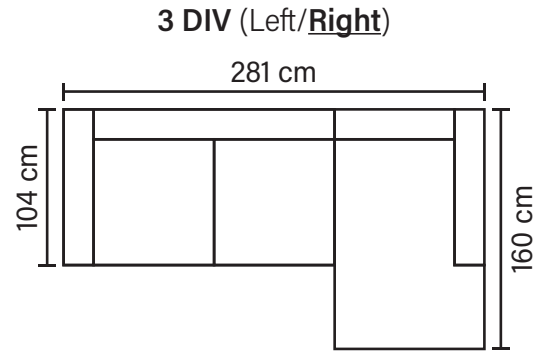

# COFFEE COMBINATIONS

Choose from available sofa models

**OPEN END SMALL (Left/Right)**

**OPEN END (Left/Right)**

**2Corner3/3Corner2**

**OPEN END MAXI (Left/Right)**

**2Corner2**

Available in fabrics & leathers

\* All measurements are approximate