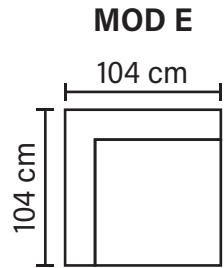

# COFFEE COMBINATIONS

Choose from available sofa models

**OPEN END SMALL (Left/Right)**

**OPEN END (Left/Right)**

**2Corner3/3Corner2**

**OPEN END MAXI (Left/Right)**

**2Corner2**

Available in fabrics & leathers

\* All measurements are approximate

## EXTENSION MODULES

\* All measurements are approximate