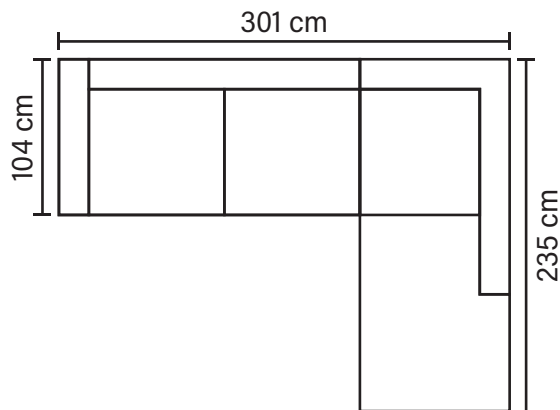

# COFFEE COMBINATIONS

Choose from available sofa models

**OPEN END SMALL (Left/Right)**

**OPEN END (Left/Right)**

**2Corner3/3Corner2**

**OPEN END MAXI (Left/Right)**

**2Corner2**

Available in fabrics & leathers

\* All measurements are approximate