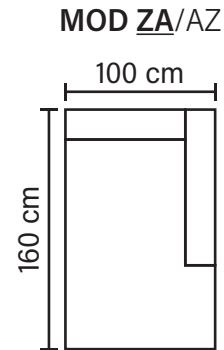

COFFEE MODULES

Combine different modules into the desired shape and size