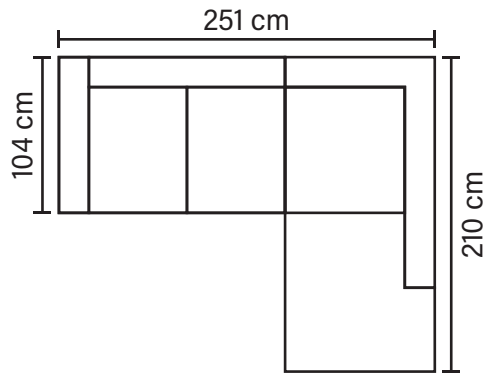

# COFFEE COMBINATIONS

Choose from available sofa models

**OPEN END SMALL (Left/Right)**

**OPEN END (Left/Right)**

**2Corner3/3Corner2**

**OPEN END MAXI (Left/Right)**

**2Corner2**

Available in fabrics & leathers

\* All measurements are approximate

## EXTENSION MODULES

\* All measurements are approximate