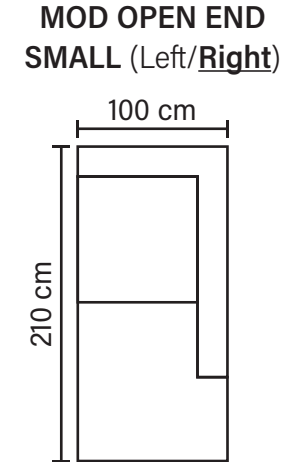

COFFEE MODULES

Combine different modules into the desired shape and size