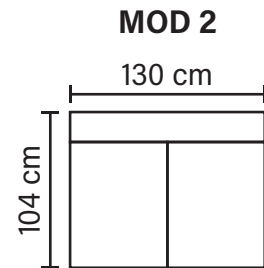

# COFFEE COMBINATIONS

Choose from available sofa models

**OPEN END SMALL (Left/Right)**

**OPEN END (Left/Right)**

**2Corner3/3Corner2**

**OPEN END MAXI (Left/Right)**

**2Corner2**

Available in fabrics & leathers

\* All measurements are approximate

## EXTENSION MODULES

\* All measurements are approximate