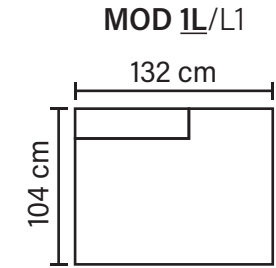

# COFFEE COMBINATIONS

Choose from available sofa models

**OPEN END SMALL (Left/Right)**

**OPEN END (Left/Right)**

**2Corner3/3Corner2**

**OPEN END MAXI (Left/Right)**

**2Corner2**

Available in fabrics & leathers

\* All measurements are approximate

## EXTENSION MODULES

\* All measurements are approximate