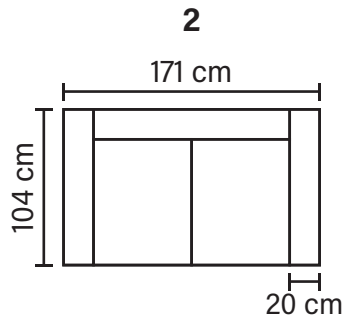

# COFFEE COMBINATIONS

Choose from available sofa models

**OPEN END SMALL (Left/Right)**

**OPEN END (Left/Right)**

**2Corner3/3Corner2**

**OPEN END MAXI (Left/Right)**

**2Corner2**

Available in fabrics & leathers

\* All measurements are approximate

## EXTENSION MODULES

\* All measurements are approximate