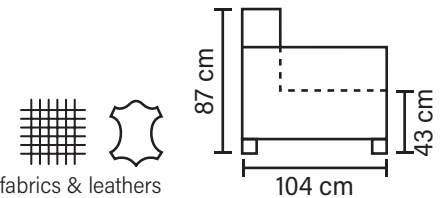

EXTENSION MODULES

* All measurements are approximate