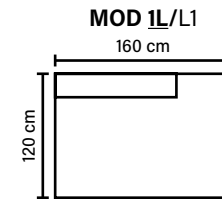

SEAT

CloudPlus System:
Pocket springs + HR Foam 35 kg
+ on top feather mixed
with shredded foam

BACK

Siliconized polyester fiber

COMBINATIONS

Choose from available sofa models.
All measurements are approximate.

MODULES

Combine different modules into the desired shape and size.
(All measurements are approximate)

DECO PILLOWS

Feather mixed
with shredded foam
2 deco pillows per armrest or corner
size 70x75 cm

ARMREST