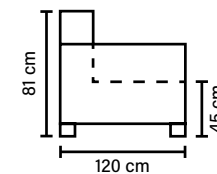

MODULES

Combine different modules into the desired shape and size.
(All measurements are approximate)

DECO PILLOWS

Feather mixed
with shredded foam
2 deco pillows per armrest or corner
size 70x75 cm

ARMREST