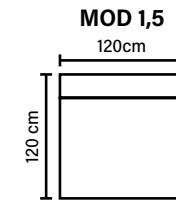

MODULES

Combine different modules into the desired shape and size.
(All measurements are approximate)

DECO PILLOWS

Feather mixed
with shredded foam
2 deco pillows per armrest or corner
size 70x75 cm

ARMREST