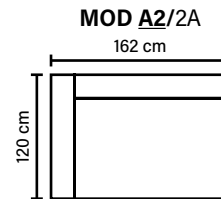

MODULES

Combine different modules into the desired shape and size.
(All measurements are approximate)

DECO PILLOWS

Feather mixed
with shredded foam
2 deco pillows per armrest or corner
size 70x75 cm

ARMREST