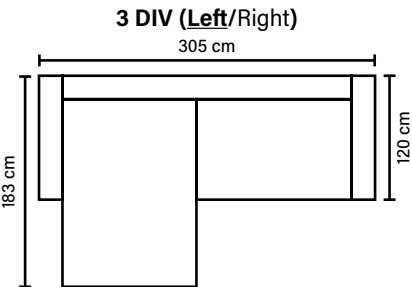

SEAT

CloudPlus System:
Pocket springs + HR Foam 35 kg
+ on top feather mixed
with shredded foam

BACK

Siliconized polyester fiber

COMBINATIONS

Choose from available sofa models.
All measurements are approximate.

MODULES

Combine different modules into the desired shape and size.
(All measurements are approximate)

DECO PILLOWS

Feather mixed
with shredded foam
2 deco pillows per armrest or corner
size 70x75 cm

ARMREST