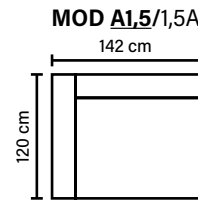

MODULES

Combine different modules into the desired shape and size.
(All measurements are approximate)

DECO PILLOWS

Feather mixed
with shredded foam
2 deco pillows per armrest or corner
size 70x75 cm

ARMREST