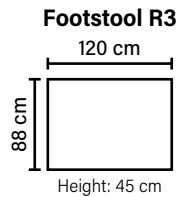

MODULES

Combine different modules into the desired shape and size.
(All measurements are approximate)

DECO PILLOWS

Feather mixed
with shredded foam
2 deco pillows per armrest or corner
size 70x75 cm

ARMREST