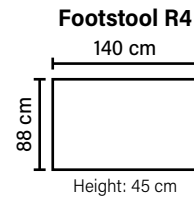

MODULES

Combine different modules into the desired shape and size.
(All measurements are approximate)

DECO PILLOWS

Feather mixed
with shredded foam
2 deco pillows per armrest or corner
size 70x75 cm

ARMREST