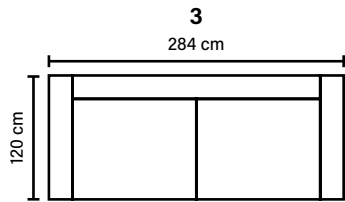

SEAT

CloudPlus System:
Pocket springs + HR Foam 35 kg
+ on top feather mixed
with shredded foam

BACK

Siliconized polyester fiber

COMBINATIONS

Choose from available sofa models.
All measurements are approximate.

MODULES

Combine different modules into the desired shape and size.
(All measurements are approximate)

DECO PILLOWS

Feather mixed
with shredded foam
2 deco pillows per armrest or corner
size 70x75 cm

ARMREST