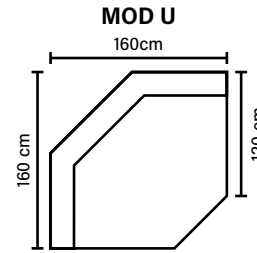

SEAT

CloudPlus System:
Pocket springs + HR Foam 35 kg
+ on top feather mixed
with shredded foam

BACK

Siliconized polyester fiber

COMBINATIONS

Choose from available sofa models.
All measurements are approximate.

MODULES

Combine different modules into the desired shape and size.
(All measurements are approximate)

DECO PILLOWS

Feather mixed
with shredded foam
2 deco pillows per armrest or corner
size 70x75 cm

ARMREST