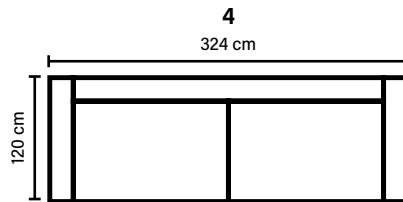

SEAT

CloudPlus System:
Pocket springs + HR Foam 35 kg
+ on top feather mixed
with shredded foam

BACK

Siliconized polyester fiber

COMBINATIONS

Choose from available sofa models.
All measurements are approximate.

MODULES

Combine different modules into the desired shape and size.
(All measurements are approximate)

DECO PILLOWS

Feather mixed
with shredded foam
2 deco pillows per armrest or corner
size 70x75 cm

ARMREST