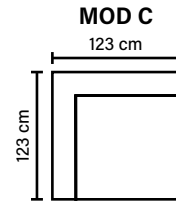

MODULES

Combine different modules into the desired shape and size.
(All measurements are approximate)

DECO PILLOWS

Feather mixed
with shredded foam
2 deco pillows per armrest or corner
size 70x75 cm

ARMREST