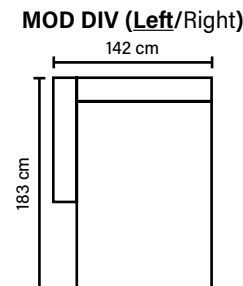

MODULES

Combine different modules into the desired shape and size.
(All measurements are approximate)

DECO PILLOWS

Feather mixed
with shredded foam
2 deco pillows per armrest or corner
size 70x75 cm

ARMREST