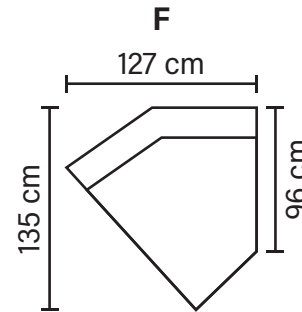

CASINO MODULES

Combine different modules into the desired shape and size

EXTENSIONS

ARMREST OPTIONS

* End without armrest

Available in fabrics & leathers

* All measurements are approximate
Measured with standard armrest A

CASINO COMBINATIONS

Choose from available sofa models

Casino Footstool

* All measurements are approximate
Measured with standard armrest A

Available in fabrics & leathers