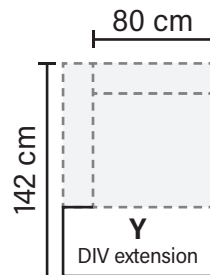

CASINO MODULES

Combine different modules into the desired shape and size

EXTENSIONS

ARMREST OPTIONS

* End without armrest

Available in fabrics & leathers

* All measurements are approximate
Measured with standard armrest A

CASINO COMBINATIONS

Choose from available sofa models

Casino Footstool

* All measurements are approximate
Measured with standard armrest A

Available in fabrics & leathers