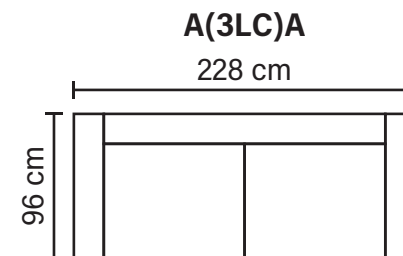

CASINO MODULES

Combine different modules into the desired shape and size

EXTENSIONS

ARMREST OPTIONS

* End without armrest

Available in fabrics & leathers

* All measurements are approximate
Measured with standard armrest A

CASINO COMBINATIONS

Choose from available sofa models

Casino Footstool

* All measurements are approximate
Measured with standard armrest A

Available in fabrics & leathers