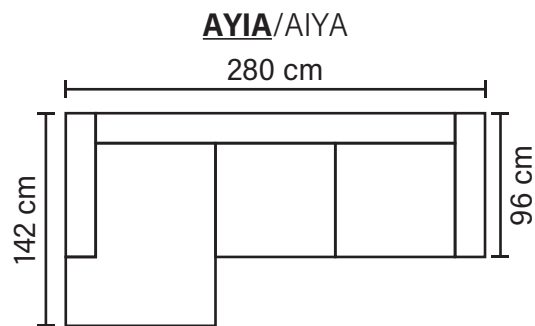

CASINO MODULES

Combine different modules into the desired shape and size

EXTENSIONS

ARMREST OPTIONS

* End without armrest

Available in fabrics & leathers

* All measurements are approximate
Measured with standard armrest A

CASINO COMBINATIONS

Choose from available sofa models

Casino Footstool

* All measurements are approximate
Measured with standard armrest A

Available in fabrics & leathers