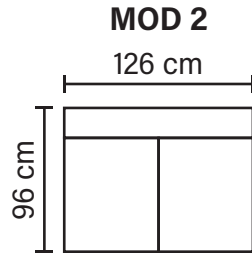

CASINO MODULES

Combine different modules into the desired shape and size

EXTENSIONS

ARMREST OPTIONS

* End without armrest

Available in fabrics & leathers

* All measurements are approximate
Measured with standard armrest A

CASINO COMBINATIONS

Choose from available sofa models

Casino Footstool

* All measurements are approximate
Measured with standard armrest A

Available in fabrics & leathers