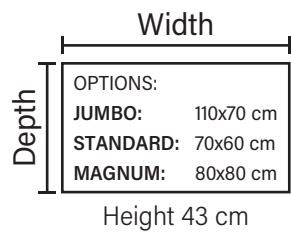

CASINO MODULES

Combine different modules into the desired shape and size

EXTENSIONS

ARMREST OPTIONS

* End without armrest

Available in fabrics & leathers

* All measurements are approximate
Measured with standard armrest A

CASINO COMBINATIONS

Choose from available sofa models

Casino Footstool

* All measurements are approximate
Measured with standard armrest A

Available in fabrics & leathers