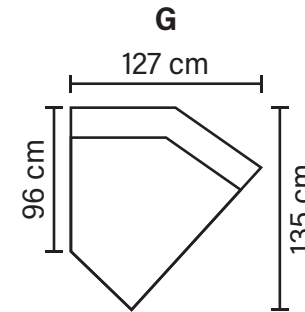

CASINO MODULES

Combine different modules into the desired shape and size

EXTENSIONS

ARMREST OPTIONS

* End without armrest

Available in fabrics & leathers

* All measurements are approximate
Measured with standard armrest A

CASINO COMBINATIONS

Choose from available sofa models

Casino Footstool

* All measurements are approximate
Measured with standard armrest A

Available in fabrics & leathers