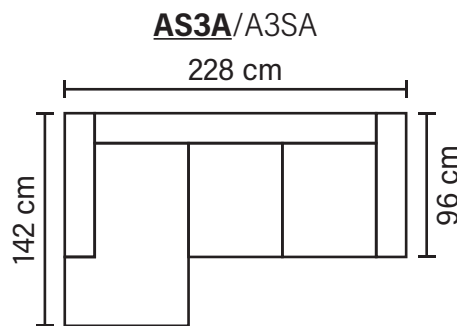

CASINO MODULES

Combine different modules into the desired shape and size

EXTENSIONS

ARMREST OPTIONS

* End without armrest

Available in fabrics & leathers

* All measurements are approximate
Measured with standard armrest A

CASINO COMBINATIONS

Choose from available sofa models

Casino Footstool

* All measurements are approximate
Measured with standard armrest A

Available in fabrics & leathers