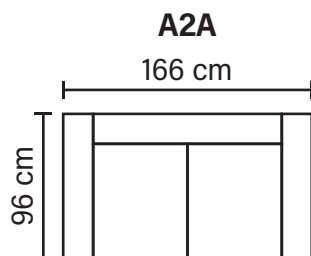

CASINO MODULES

Combine different modules into the desired shape and size

EXTENSIONS

ARMREST OPTIONS

* End without armrest

Available in fabrics & leathers

* All measurements are approximate
Measured with standard armrest A

CASINO COMBINATIONS

Choose from available sofa models

Casino Footstool

* All measurements are approximate
Measured with standard armrest A

Available in fabrics & leathers