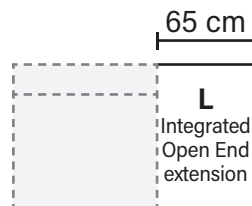

CASINO MODULES

Combine different modules into the desired shape and size

EXTENSIONS

ARMREST OPTIONS

* End without armrest

Available in fabrics & leathers

* All measurements are approximate
Measured with standard armrest A

CASINO COMBINATIONS

Choose from available sofa models

Casino Footstool

* All measurements are approximate
Measured with standard armrest A

Available in fabrics & leathers