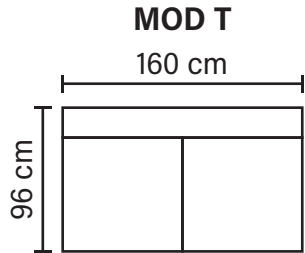

CASINO MODULES

Combine different modules into the desired shape and size

EXTENSIONS

ARMREST OPTIONS

* End without armrest

Available in fabrics & leathers

* All measurements are approximate
Measured with standard armrest A

CASINO COMBINATIONS

Choose from available sofa models

Casino Footstool

* All measurements are approximate
Measured with standard armrest A

Available in fabrics & leathers