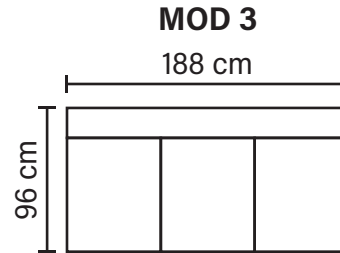

CASINO MODULES

Combine different modules into the desired shape and size

EXTENSIONS

ARMREST OPTIONS

* End without armrest

Available in fabrics & leathers

* All measurements are approximate
Measured with standard armrest A

CASINO COMBINATIONS

Choose from available sofa models

Casino Footstool

* All measurements are approximate
Measured with standard armrest A

Available in fabrics & leathers