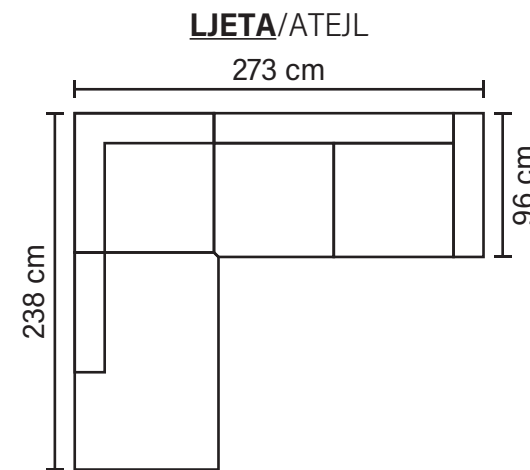

CASINO MODULES

Combine different modules into the desired shape and size

EXTENSIONS

ARMREST OPTIONS

* End without armrest

Available in fabrics & leathers

* All measurements are approximate
Measured with standard armrest A

CASINO COMBINATIONS

Choose from available sofa models

Casino Footstool

* All measurements are approximate
Measured with standard armrest A

Available in fabrics & leathers