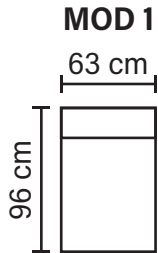

CASINO MODULES

Combine different modules into the desired shape and size

EXTENSIONS

ARMREST OPTIONS

* End without armrest

Available in fabrics & leathers

* All measurements are approximate
Measured with standard armrest A

CASINO COMBINATIONS

Choose from available sofa models

Casino Footstool

* All measurements are approximate
Measured with standard armrest A

Available in fabrics & leathers