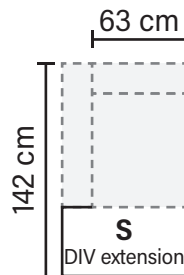

CASINO MODULES

Combine different modules into the desired shape and size

EXTENSIONS

ARMREST OPTIONS

* End without armrest

Available in fabrics & leathers

* All measurements are approximate
Measured with standard armrest A

CASINO COMBINATIONS

Choose from available sofa models

Casino Footstool

* All measurements are approximate
Measured with standard armrest A

Available in fabrics & leathers