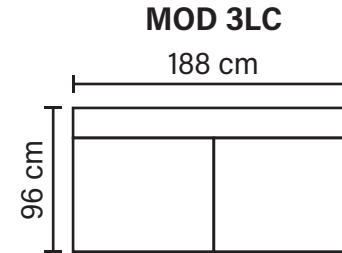

CASINO MODULES

Combine different modules into the desired shape and size

EXTENSIONS

ARMREST OPTIONS

* End without armrest

Available in fabrics & leathers

* All measurements are approximate
Measured with standard armrest A

CASINO COMBINATIONS

Choose from available sofa models

Casino Footstool

* All measurements are approximate
Measured with standard armrest A

Available in fabrics & leathers