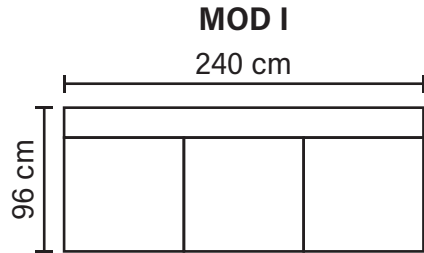

CASINO MODULES

Combine different modules into the desired shape and size

EXTENSIONS

ARMREST OPTIONS

* End without armrest

Available in fabrics & leathers

* All measurements are approximate
Measured with standard armrest A

CASINO COMBINATIONS

Choose from available sofa models

Casino Footstool

* All measurements are approximate
Measured with standard armrest A

Available in fabrics & leathers