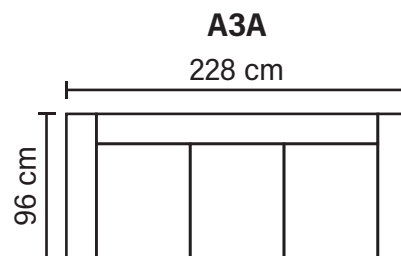

CASINO MODULES

Combine different modules into the desired shape and size

EXTENSIONS

ARMREST OPTIONS

* End without armrest

Available in fabrics & leathers

* All measurements are approximate
Measured with standard armrest A

CASINO COMBINATIONS

Choose from available sofa models

Casino Footstool

* All measurements are approximate
Measured with standard armrest A

Available in fabrics & leathers