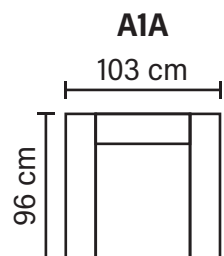

CASINO MODULES

Combine different modules into the desired shape and size

EXTENSIONS

ARMREST OPTIONS

* End without armrest

Available in fabrics & leathers

* All measurements are approximate
Measured with standard armrest A

CASINO COMBINATIONS

Choose from available sofa models

Casino Footstool

* All measurements are approximate
Measured with standard armrest A

Available in fabrics & leathers