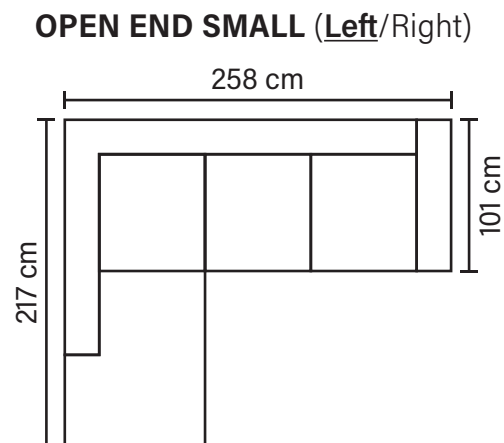

EVERTON COMBINATIONS

Choose from available sofa models