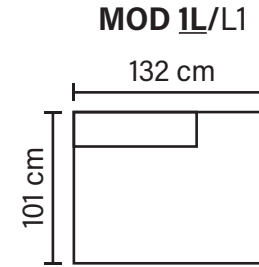

# EVERTON COMBINATIONS

Choose from available sofa models

\* All measurements are approximate

# EVERTON MODULES

Combine different modules into the desired shape and size

**MOD OPEN END**  
(Left/Right)

**MOD OPEN END SMALL**  
(Left/Right)

**MOD A**

\* All measurements are approximate

Available in fabrics & leathers