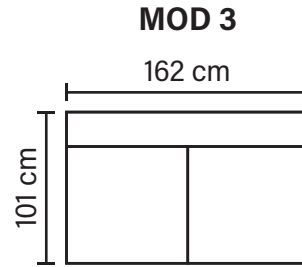

# EVERTON COMBINATIONS

Choose from available sofa models

\* All measurements are approximate

# EVERTON MODULES

Combine different modules into the desired shape and size

**MOD OPEN END**  
(Left/Right)

**MOD OPEN END SMALL**  
(Left/Right)

**MOD A**

\* All measurements are approximate

Available in fabrics & leathers