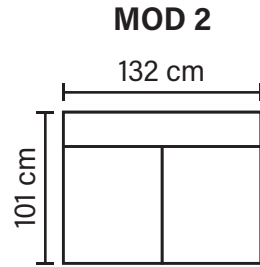

# EVERTON COMBINATIONS

Choose from available sofa models

\* All measurements are approximate

# EVERTON MODULES

Combine different modules into the desired shape and size

**MOD OPEN END**  
(Left/Right)

**MOD OPEN END SMALL**  
(Left/Right)

**MOD A**

\* All measurements are approximate

Available in fabrics & leathers