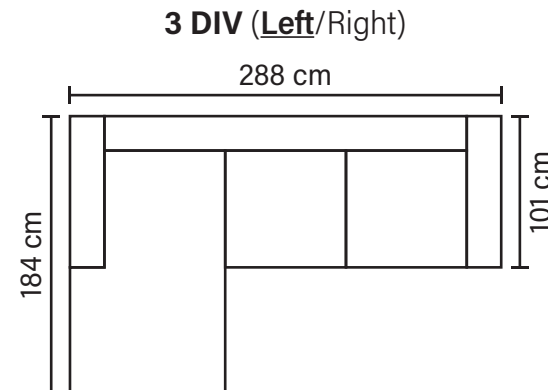

# EVERTON COMBINATIONS

Choose from available sofa models

\* All measurements are approximate

# EVERTON MODULES

Combine different modules into the desired shape and size

**MOD OPEN END**  
(Left/Right)

**MOD OPEN END SMALL**  
(Left/Right)

**MOD A**

\* All measurements are approximate

Available in fabrics & leathers