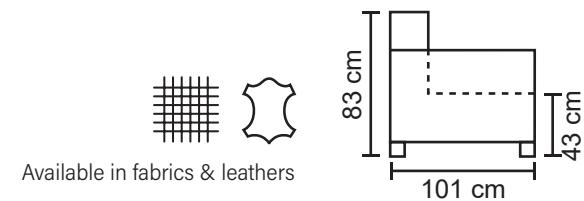

# EVERTON COMBINATIONS

Choose from available sofa models

\* All measurements are approximate

# EVERTON MODULES

Combine different modules into the desired shape and size

**MOD OPEN END**  
(Left/Right)

**MOD OPEN END SMALL**  
(Left/Right)

**MOD A**

\* All measurements are approximate

Available in fabrics & leathers