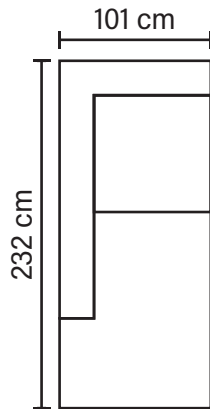

# EVERTON COMBINATIONS

Choose from available sofa models

\* All measurements are approximate

# EVERTON MODULES

Combine different modules into the desired shape and size

**MOD OPEN END**  
(Left/Right)

**MOD OPEN END SMALL**  
(Left/Right)

**MOD A**

\* All measurements are approximate

Available in fabrics & leathers