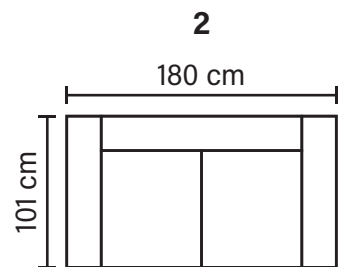

# EVERTON COMBINATIONS

Choose from available sofa models

\* All measurements are approximate

# EVERTON MODULES

Combine different modules into the desired shape and size

**MOD OPEN END**  
(Left/Right)

**MOD OPEN END SMALL**  
(Left/Right)

**MOD A**

\* All measurements are approximate

Available in fabrics & leathers