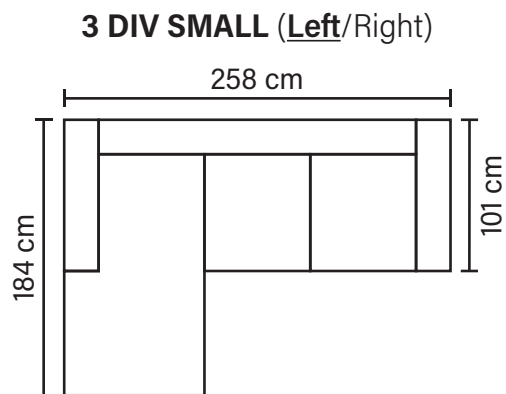

# EVERTON COMBINATIONS

Choose from available sofa models

\* All measurements are approximate

# EVERTON MODULES

Combine different modules into the desired shape and size

**MOD OPEN END**  
(Left/Right)

**MOD OPEN END SMALL**  
(Left/Right)

**MOD A**

\* All measurements are approximate

Available in fabrics & leathers