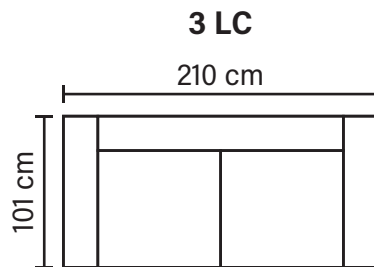

# EVERTON COMBINATIONS

Choose from available sofa models

\* All measurements are approximate

# EVERTON MODULES

Combine different modules into the desired shape and size

**MOD OPEN END**  
(Left/Right)

**MOD OPEN END SMALL**  
(Left/Right)

**MOD A**

\* All measurements are approximate

Available in fabrics & leathers