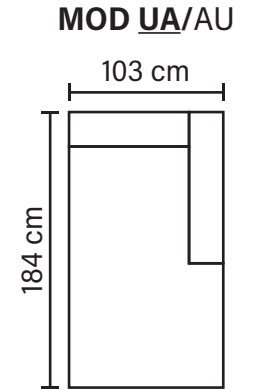

# EVERTON COMBINATIONS

Choose from available sofa models

\* All measurements are approximate

# EVERTON MODULES

Combine different modules into the desired shape and size

**MOD OPEN END**  
(Left/Right)

**MOD OPEN END SMALL**  
(Left/Right)

**MOD A**

\* All measurements are approximate

Available in fabrics & leathers