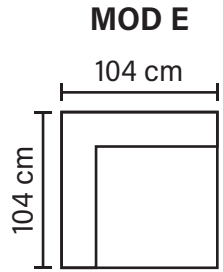

# EVERTON COMBINATIONS

Choose from available sofa models

\* All measurements are approximate

# EVERTON MODULES

Combine different modules into the desired shape and size

**MOD OPEN END**  
(Left/Right)

**MOD OPEN END SMALL**  
(Left/Right)

**MOD A**

\* All measurements are approximate

Available in fabrics & leathers