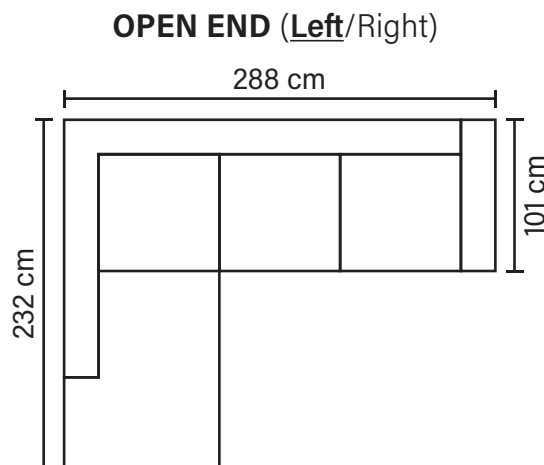

EVERTON COMBINATIONS

Choose from available sofa models