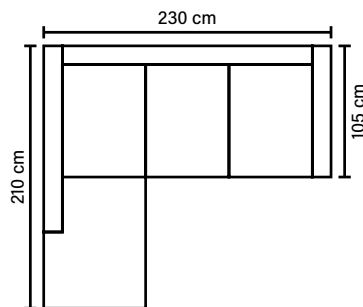

## COMBINATIONS

Choose from available sofa models.  
All measurements are approximate.

**OPEN END (Left/Right)**

**OPEN END SMALL (Left/Right)**

www.bellus.com

## DECO PILLOWS

One 40x40 cm deco pillow per armrest or corner

## LEG OPTIONS

**Standard leg: 15**  
metal  
height 17 cm

**Optional leg: 14**  
wooden  
height 16 cm

Available in fabrics & leathers