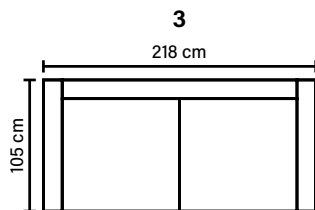

## COMBINATIONS

Choose from available sofa models.  
All measurements are approximate.

**OPEN END (Left/Right)**

**OPEN END SMALL (Left/Right)**

www.bellus.com

## DECO PILLOWS

One 40x40 cm deco pillow per armrest or corner

## LEG OPTIONS

**Standard leg: 15**  
metal  
height 17 cm

**Optional leg: 14**  
wooden  
height 16 cm

Available in fabrics & leathers