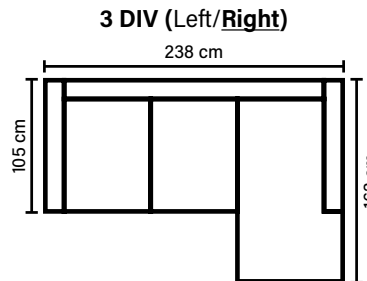

## COMBINATIONS

Choose from available sofa models.  
All measurements are approximate.

**OPEN END (Left/Right)**

**OPEN END SMALL (Left/Right)**

www.bellus.com

## DECO PILLOWS

One 40x40 cm deco pillow per armrest or corner

## LEG OPTIONS

**Standard leg: 15**  
metal  
height 17 cm

**Optional leg: 14**  
wooden  
height 16 cm

Available in fabrics & leathers