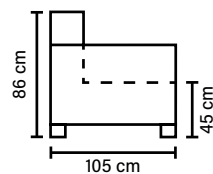

## COMBINATIONS

Choose from available sofa models.  
All measurements are approximate.

**OPEN END (Left/Right)**

**OPEN END SMALL (Left/Right)**

www.bellus.com

## DECO PILLOWS

One 40x40 cm deco pillow per armrest or corner