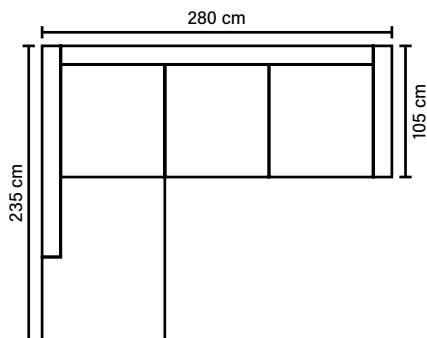

## COMBINATIONS

Choose from available sofa models.  
All measurements are approximate.

**OPEN END (Left/Right)**

**OPEN END SMALL (Left/Right)**

www.bellus.com

## DECO PILLOWS

One 40x40 cm deco pillow per armrest or corner

## LEG OPTIONS

**Standard leg: 15**  
metal  
height 17 cm

**Optional leg: 14**  
wooden  
height 16 cm

Available in fabrics & leathers