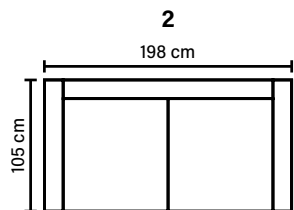

## COMBINATIONS

Choose from available sofa models.  
All measurements are approximate.

**OPEN END (Left/Right)**

**OPEN END SMALL (Left/Right)**

www.bellus.com

## DECO PILLOWS

One 40x40 cm deco pillow per armrest or corner

## LEG OPTIONS

**Standard leg: 15**  
metal  
height 17 cm

**Optional leg: 14**  
wooden  
height 16 cm

Available in fabrics & leathers