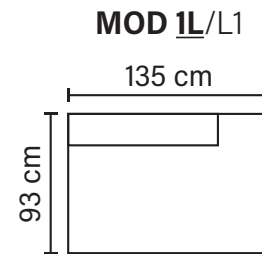

HILTON MODULES

Combine different modules into the desired shape and size

* All measurements are approximate

Available in fabrics & leathers

HILTON COMBINATIONS

Choose from available sofa models

Combination A

(ARIEJYA/AYJE1RA)

OPEN END (Left/Right)

3LC (Recliner Left/Right)

1

Available in fabrics & leathers

* All measurements are approximate