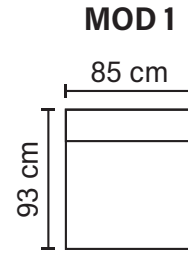

HILTON MODULES

Combine different modules into the desired shape and size

* All measurements are approximate

Available in fabrics & leathers

HILTON COMBINATIONS

Choose from available sofa models

Combination A

(ARIEJYA/AYJE1RA)

OPEN END (Left/Right)

3LC (Recliner Left/Right)

1

Available in fabrics & leathers

* All measurements are approximate