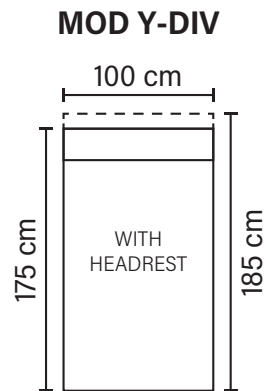

HILTON MODULES

Combine different modules into the desired shape and size

* All measurements are approximate

Available in fabrics & leathers

HILTON COMBINATIONS

Choose from available sofa models

Combination A

(ARIEJYA/AYJE1RA)

OPEN END (Left/Right)

3LC (Recliner Left/Right)

1

Available in fabrics & leathers

* All measurements are approximate