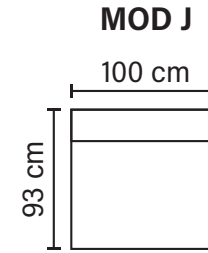

HILTON MODULES

Combine different modules into the desired shape and size

* All measurements are approximate

Available in fabrics & leathers

HILTON COMBINATIONS

Choose from available sofa models

Combination A

(ARIEJYA/AYJE1RA)

OPEN END (Left/Right)

3LC (Recliner Left/Right)

1

Available in fabrics & leathers

* All measurements are approximate