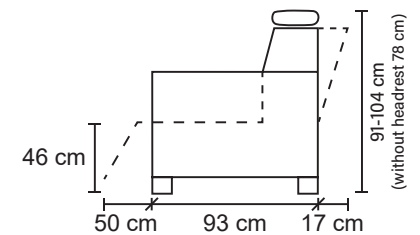

HILTON MODULES

Combine different modules into the desired shape and size

* All measurements are approximate

Available in fabrics & leathers

HILTON COMBINATIONS

Choose from available sofa models

Combination A

(ARIEJYA/AYJE1RA)

OPEN END (Left/Right)

3LC (Recliner Left/Right)

1

Available in fabrics & leathers

* All measurements are approximate