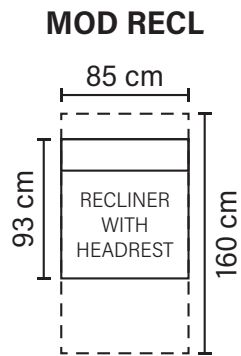

HILTON MODULES

Combine different modules into the desired shape and size

* All measurements are approximate

Available in fabrics & leathers

HILTON COMBINATIONS

Choose from available sofa models

Combination A

(ARIEJYA/AYJE1RA)

OPEN END (Left/Right)

3LC (Recliner Left/Right)

1

Available in fabrics & leathers

* All measurements are approximate