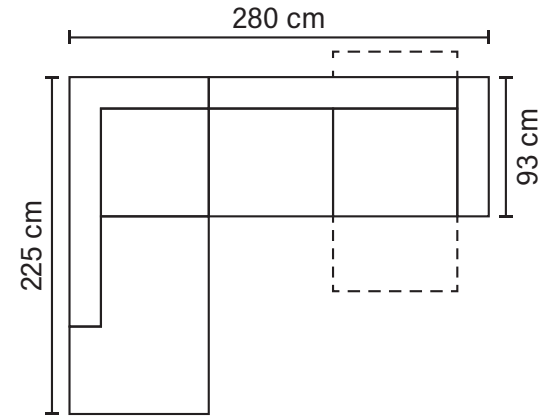

HILTON MODULES

Combine different modules into the desired shape and size

* All measurements are approximate

Available in fabrics & leathers

HILTON COMBINATIONS

Choose from available sofa models

Combination A

(ARIEJYA/AYJE1RA)

OPEN END (Left/Right)

3LC (Recliner Left/Right)

1

Available in fabrics & leathers

* All measurements are approximate