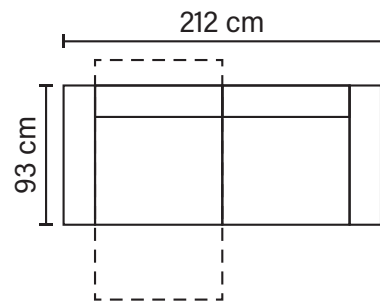

HILTON MODULES

Combine different modules into the desired shape and size

* All measurements are approximate

Available in fabrics & leathers

HILTON COMBINATIONS

Choose from available sofa models

Combination A

(ARIEJYA/AYJE1RA)

OPEN END (Left/Right)

3LC (Recliner Left/Right)

1

Available in fabrics & leathers

* All measurements are approximate