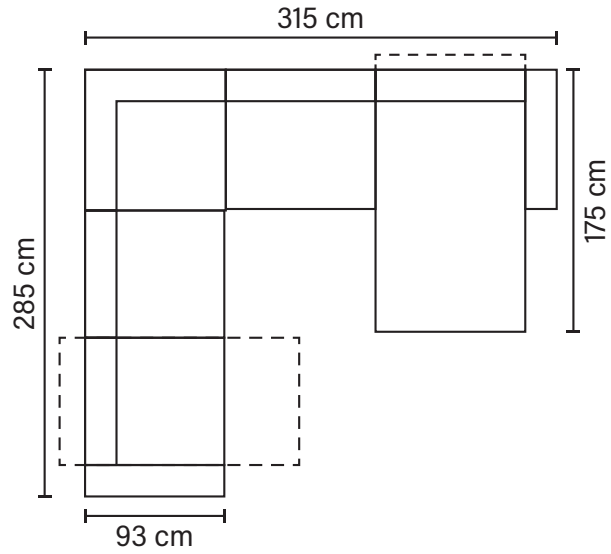

HILTON MODULES

Combine different modules into the desired shape and size

* All measurements are approximate

Available in fabrics & leathers

HILTON COMBINATIONS

Choose from available sofa models

Combination A

(ARIEJYA/AYJE1RA)

OPEN END (Left/Right)

3LC (Recliner Left/Right)

1

Available in fabrics & leathers

* All measurements are approximate