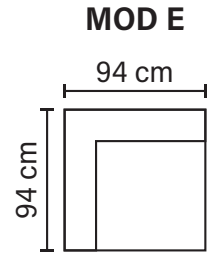

HILTON MODULES

Combine different modules into the desired shape and size

* All measurements are approximate

Available in fabrics & leathers

HILTON COMBINATIONS

Choose from available sofa models

Combination A

(ARIEJYA/AYJE1RA)

OPEN END (Left/Right)

3LC (Recliner Left/Right)

1

Available in fabrics & leathers

* All measurements are approximate