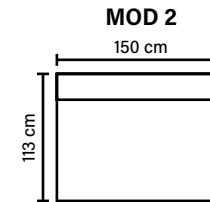

**SEAT**  
Cloud System:  
Pocket springs + HR Foam 35 kg covered with memory foam and 200 g fiber

**BACK**  
Siliconized polyester fiber

## COMBINATIONS

Choose from available sofa models.  
All measurements are approximate.

## MODULES

Combine different modules into the desired shape and size.  
(All measurements are approximate)