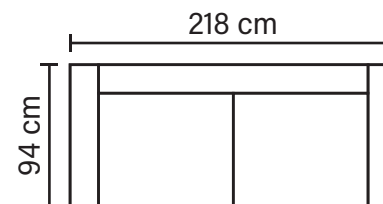

BLAZE COMBINATIONS

Choose from available sofa models

2

3 LC

OPEN END (Left/Right)

OPEN END SMALL (Left/Right)

* All measurements are approximate

Available in fabrics & leathers