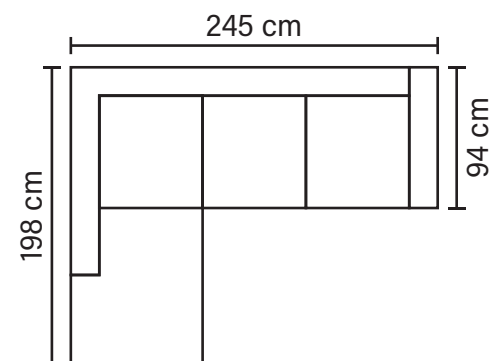

BLAZE COMBINATIONS

Choose from available sofa models

2

3 LC

OPEN END (Left/Right)

OPEN END SMALL (Left/Right)

* All measurements are approximate

Available in fabrics & leathers