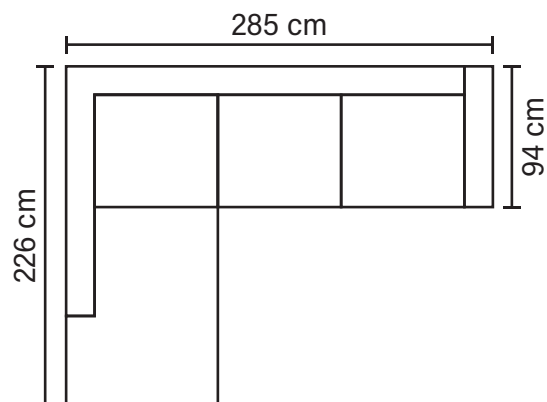

BLAZE COMBINATIONS

Choose from available sofa models

2

3 LC

OPEN END (Left/Right)

OPEN END SMALL (Left/Right)

* All measurements are approximate

Available in fabrics & leathers