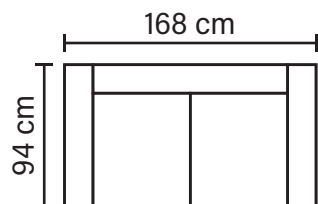

BLAZE COMBINATIONS

Choose from available sofa models

2

3 LC

OPEN END (Left/Right)

OPEN END SMALL (Left/Right)

* All measurements are approximate

Available in fabrics & leathers