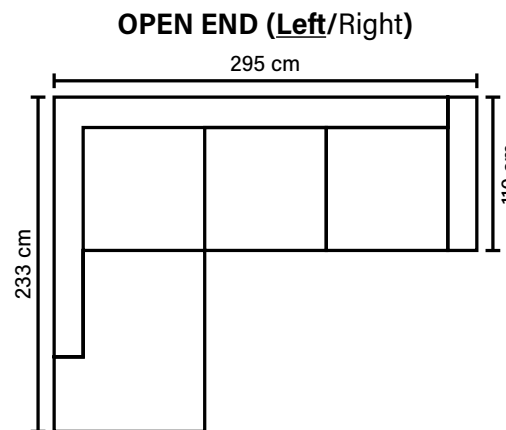

**BACK**  
Siliconized polyester fiber

**ARMREST**  
Foam 25-30 kg

**FRAME**  
Plywood + wood + foam 25 kg

**LEG OPTIONS**

## COMBINATIONS

Choose from available sofa models.  
All measurements are approximate.

**Standard leg: 15**  
metal  
height 17 cm

Available in fabrics & leathers

Metal leg colors

\* Deco pillows are optional