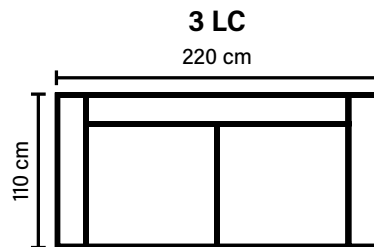

**BACK**  
Siliconized polyester fiber

**ARMREST**  
Foam 25-30 kg

**FRAME**  
Plywood + wood + foam 25 kg

**LEG OPTIONS**

## COMBINATIONS

Choose from available sofa models.  
All measurements are approximate.

**Standard leg: 15**  
metal  
height 17 cm

Available in fabrics & leathers

Metal leg colors

\* Deco pillows are optional