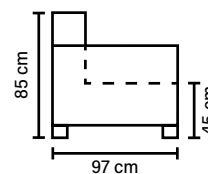

**BACK**  
Siliconized polyester fiber

**ARMREST**  
Foam 25-30 kg

**FRAME**  
Plywood + wood + foam 25 kg

**LEG OPTIONS**

## COMBINATIONS

Choose from available sofa models.  
All measurements are approximate.

**Standard leg: 15**  
metal  
height 17 cm

Available in fabrics & leathers

Metal leg colors

\* Deco pillows are optional