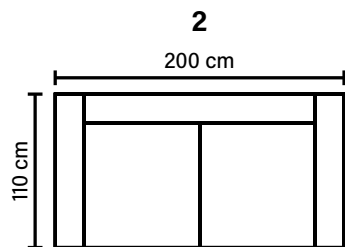

**BACK**  
Siliconized polyester fiber

**ARMREST**  
Foam 25-30 kg

**FRAME**  
Plywood + wood + foam 25 kg

**LEG OPTIONS**

## COMBINATIONS

Choose from available sofa models.  
All measurements are approximate.

**Standard leg: 15**  
metal  
height 17 cm

Available in fabrics & leathers

Metal leg colors

\* Deco pillows are optional