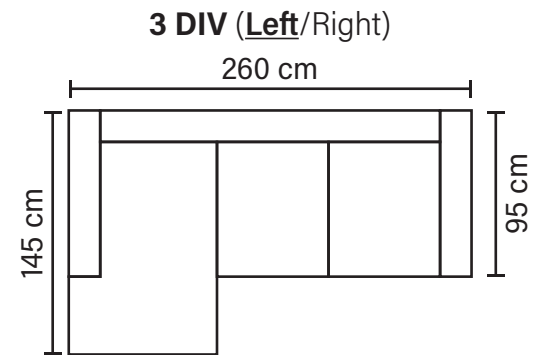

LORENZO COMBINATIONS

Choose from available sofa models

Lorenzo Jumbo Footstool

* All measurements are approximate

Pocket springs

Available in fabrics & leathers