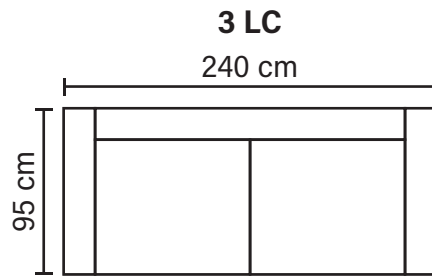

LORENZO COMBINATIONS

Choose from available sofa models

Lorenzo Jumbo Footstool

* All measurements are approximate

Pocket springs

Available in fabrics & leathers