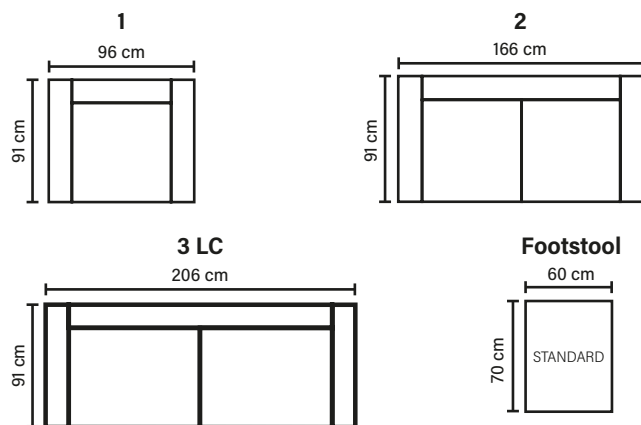

Choose between two pillow options

1. VISBY STANDARD with two tight rectangular pillows
2. VISBY SOFT with two soft deco pillows

COMBINATIONS

Choose from available sofa models.
(All measurements are approximate)

Standard leg: 14
H 16 cm

Optional leg: 11
H 18 cm

Available in fabrics & leathers

* 2 deco pillows included (standard or soft)