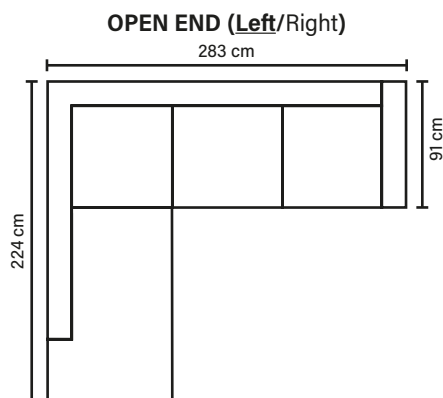

Choose between two pillow options

1. VISBY STANDARD with two tight rectangular pillows
2. VISBY SOFT with two soft deco pillows

COMBINATIONS

Choose from available sofa models.
(All measurements are approximate)

Standard leg: 14
H 16 cm

Optional leg: 11
H 18 cm

Available in fabrics & leathers

* 2 deco pillows included (standard or soft)