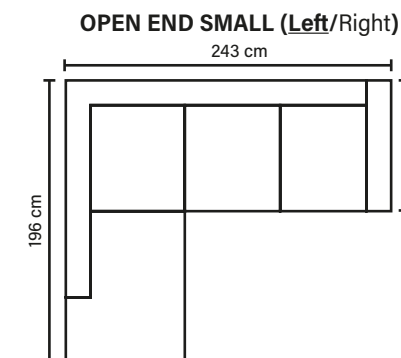

COMBINATIONS

Choose from available sofa models.
(All measurements are approximate)