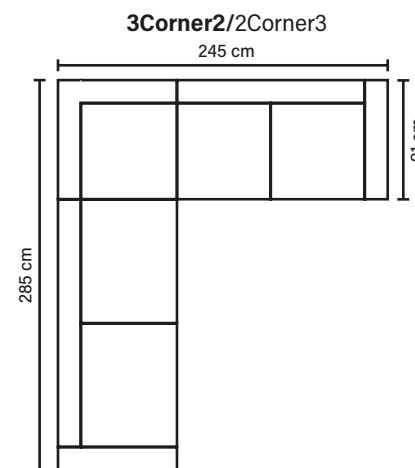

Choose between two pillow options

1. VISBY STANDARD with two tight rectangular pillows
2. VISBY SOFT with two soft deco pillows

COMBINATIONS

Choose from available sofa models.
(All measurements are approximate)

Standard leg: 14
H 16 cm

Optional leg: 11
H 18 cm

Available in fabrics & leathers

* 2 deco pillows included (standard or soft)