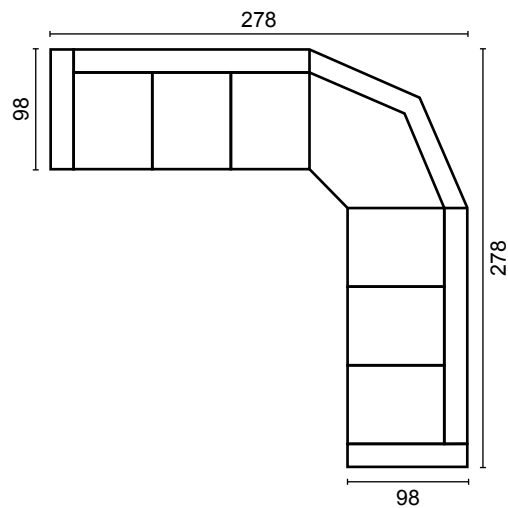

bellus[®]

Pireus has
high back rest
offering great seating comfort.

REGULAR PIECES

(All measurements are approximate)

HEIGHT

1

2

3

3CORNER3

3CORNER2 (or 2CORNER3)

3CORNER1 (or 1CORNER3)

SEAT

HR foam 35kg covered with 200g fiber

BACK

HR foam 25kg covered with 300g fiber

ARMREST