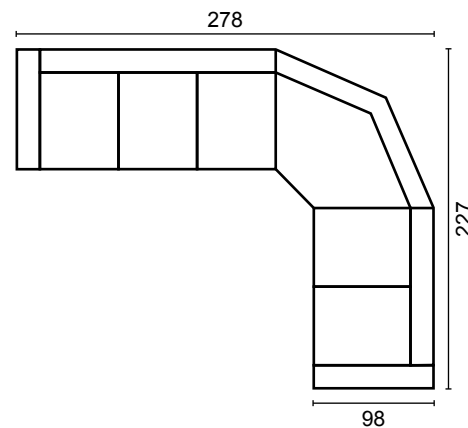

bellus[®]

Pireus has
high back rest
offering great seating comfort.

REGULAR PIECES

(All measurements are approximate)

HEIGHT

1

2

3

3CORNER3

3CORNER2 (or 2CORNER3)

3CORNER1 (or 1CORNER3)

SEAT

HR foam 35kg covered with 200g fiber

BACK

HR foam 25kg covered with 300g fiber

ARMREST