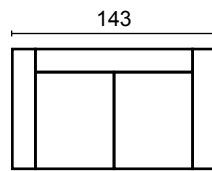

bellus[®]

Pireus has
high back rest
offering great seating comfort.

REGULAR PIECES

(All measurements are approximate)

HEIGHT

1

2

3

3CORNER3

3CORNER2 (or 2CORNER3)

3CORNER1 (or 1CORNER3)

SEAT

HR foam 35kg covered with 200g fiber

BACK

HR foam 25kg covered with 300g fiber

ARMREST