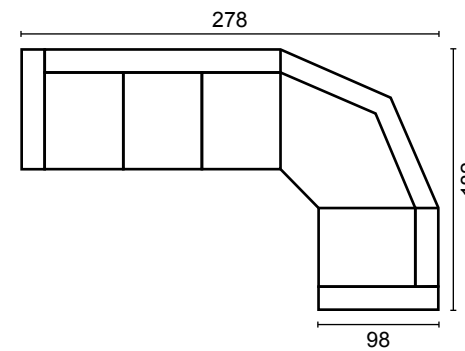

bellus[®]

Pireus has
high back rest
offering great seating comfort.

REGULAR PIECES

(All measurements are approximate)

HEIGHT

1

2

3

3CORNER3

3CORNER2 (or 2CORNER3)

3CORNER1 (or 1CORNER3)

SEAT

HR foam 35kg covered with 200g fiber

BACK

HR foam 25kg covered with 300g fiber

ARMREST