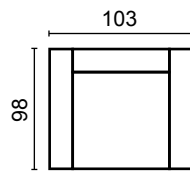

bellus[®]

Pireus has
high back rest
offering great seating comfort.

REGULAR PIECES

(All measurements are approximate)

HEIGHT

1

2

3

3CORNER3

3CORNER2 (or 2CORNER3)

3CORNER1 (or 1CORNER3)

SEAT

HR foam 35kg covered with 200g fiber

BACK

HR foam 25kg covered with 300g fiber

ARMREST