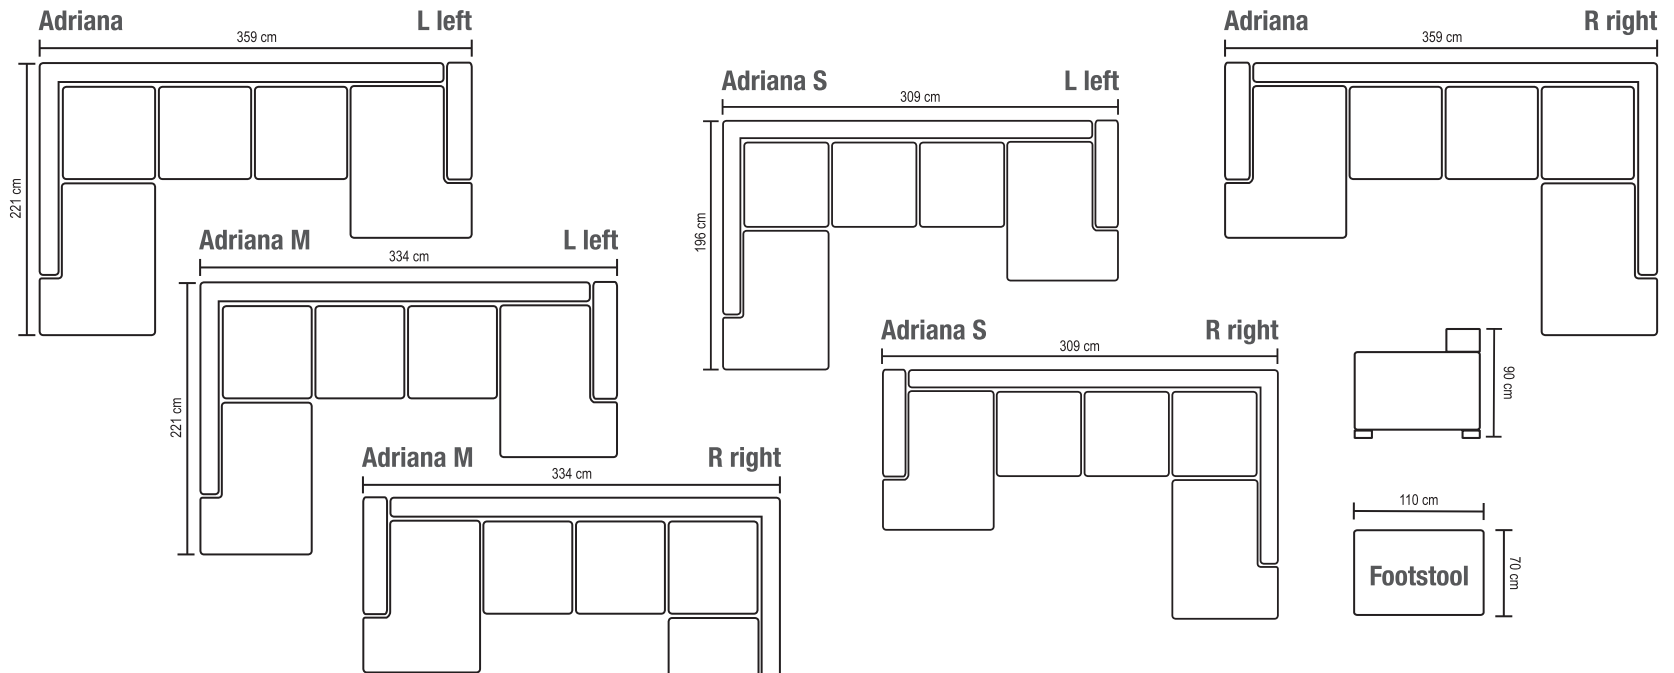

Adriana

bellus[®]

Regular pieces

Choose a model from best sellers

Adriana

Combinations

Modify a unique sofa from these parts

M Bed mechanism
(to 3, T or 2 modules)

K Cover for armrest

All measurements are approximate.

bellus[®]

Bellus Furniture OÜ

Rakvere mnt 23a, 45301 Haljala, Estonia tel +372 32 32130, fax +372 32 32140 www.bellus.com