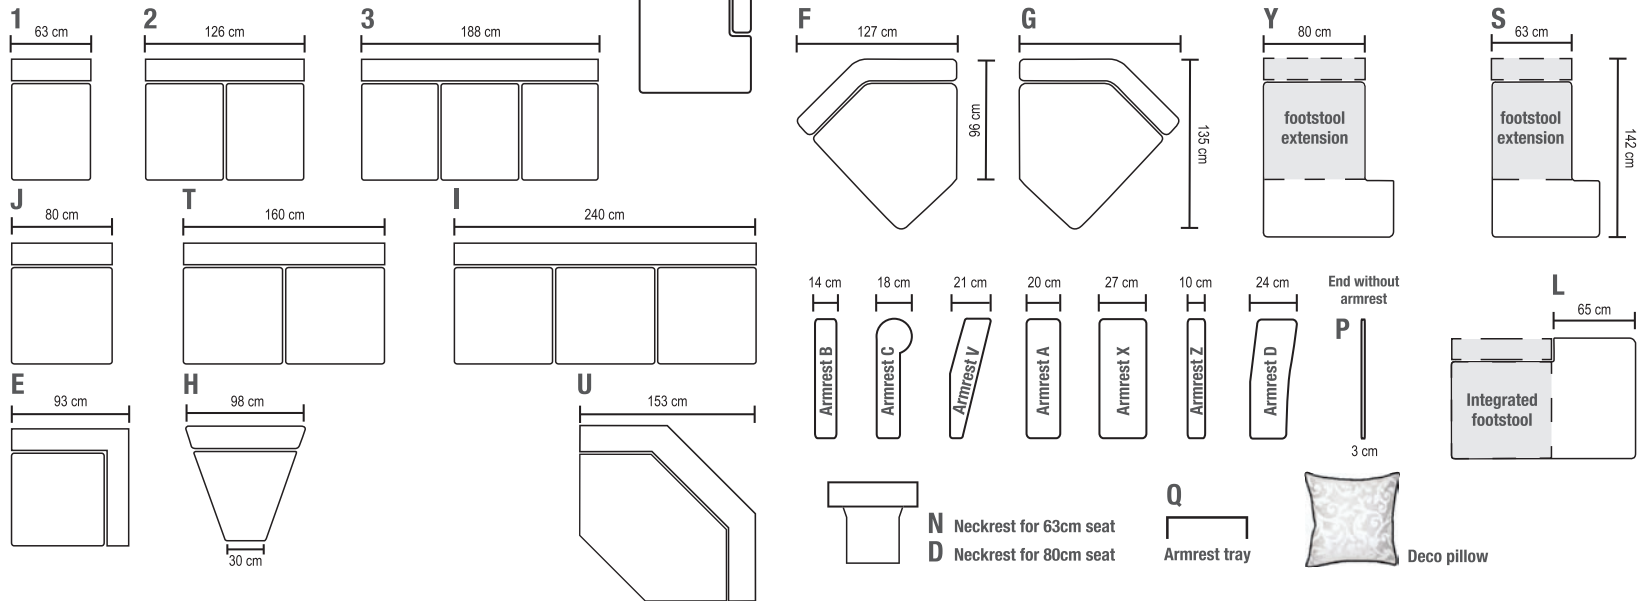

Adriana

bellus[®]

Regular pieces

Choose a model from best sellers

Adriana

Combinations

Modify a unique sofa from these parts

M Bed mechanism
(to 3, T or 2 modules)

K Cover for armrest

All measurements are approximate.

bellus[®]

Bellus Furniture OÜ

Rakvere mnt 23a, 45301 Haljala, Estonia tel +372 32 32130, fax +372 32 32140 www.bellus.com