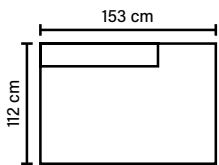

Cloud System:

Pocket springs + HR Foam 35 kg covered with memory foam and 200 g fiber

BACK

Feathers mixed with shredded foam

DECO PILLOWS

Feather mixed with shredded foam
1 deco pillow per armrest or corner
size 70x60 cm

MODULES

Combine different modules into the desired shape and size.
(All measurements are approximate)

MOD A

MOD 1

MOD 2

MOD 1L/L1

MOD C

MOD DIV

COMBINATIONS

Choose from available sofa models.
(All measurements are approximate)

2C3/3C2

450 cm

OPEN END (Left/Right)

280 cm

Footstool

80 cm

80 cm

Height: 40 cm

3 MAXI DIV (Left/Right)

348 cm

2C2

350 cm

ARMREST

Foam 25-30 kg