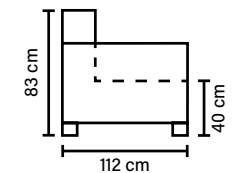

MODULES

Combine different modules into the desired shape and size.
(All measurements are approximate)

MOD A

MOD 1

MOD 2

MOD 1L/L1

MOD C

MOD DIV

COMBINATIONS

Choose from available sofa models.
(All measurements are approximate)

2C3/3C2

450 cm

OPEN END (Left/Right)

280 cm

Footstool

80 cm

80 cm

Height: 40 cm

3 MAXI DIV (Left/Right)

348 cm

2C2

350 cm

ARMREST

Foam 25-30 kg