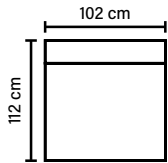

Cloud System:

Pocket springs + HR Foam 35 kg covered with memory foam and 200 g fiber

BACK

Feathers mixed with shredded foam

DECO PILLOWS

Feather mixed with shredded foam
1 deco pillow per armrest or corner
size 70x60 cm

MODULES

Combine different modules into the desired shape and size.
(All measurements are approximate)

MOD A

MOD 1

MOD 2

MOD 1L/L1

MOD C

MOD DIV

COMBINATIONS

Choose from available sofa models.
(All measurements are approximate)

2C3/3C2

450 cm

OPEN END (Left/Right)

280 cm

Footstool

80 cm

80 cm

Height: 40 cm

3 MAXI DIV (Left/Right)

348 cm

2C2

350 cm

ARMREST

Foam 25-30 kg