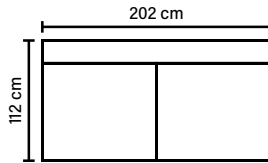

Cloud System:

Pocket springs + HR Foam 35 kg covered with memory foam and 200 g fiber

BACK

Feathers mixed with shredded foam

DECO PILLOWS

Feather mixed with shredded foam
1 deco pillow per armrest or corner
size 70x60 cm

MODULES

Combine different modules into the desired shape and size.
(All measurements are approximate)

MOD A

MOD 1

MOD 2

MOD 1L/L1

MOD C

MOD DIV

COMBINATIONS

Choose from available sofa models.
(All measurements are approximate)

2C3/3C2

450 cm

OPEN END (Left/Right)

280 cm

Footstool

80 cm

80 cm

Height: 40 cm

3 MAXI DIV (Left/Right)

348 cm

2C2

350 cm

ARMREST

Foam 25-30 kg