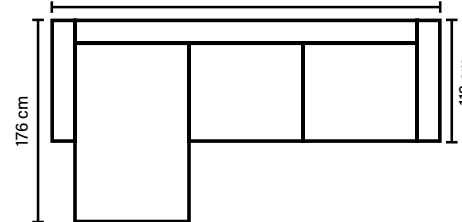

MODULES

Combine different modules into the desired shape and size.
(All measurements are approximate)

MOD A

MOD 1

MOD 2

MOD 1L/L1

MOD C

MOD DIV

COMBINATIONS

Choose from available sofa models.
(All measurements are approximate)

2C3/3C2

450 cm

OPEN END (Left/Right)

280 cm

Footstool

80 cm

80 cm

Height: 40 cm

3 MAXI DIV (Left/Right)

348 cm

2C2

350 cm

ARMREST

Foam 25-30 kg