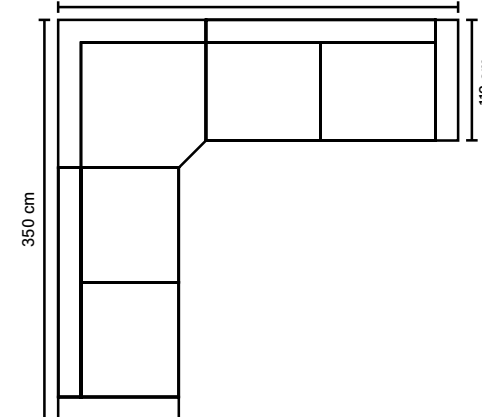

COMBINATIONS

Choose from available sofa models.
(All measurements are approximate)

2C3/3C2

450 cm

OPEN END (Left/Right)

280 cm

Footstool

80 cm

80 cm

Height: 40 cm

3 MAXI DIV (Left/Right)

348 cm

2C2

350 cm

ARMREST

Foam 25-30 kg