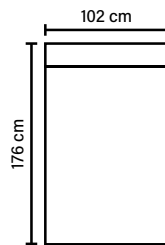

Cloud System:

Pocket springs + HR Foam 35 kg covered with memory foam and 200 g fiber

BACK

Feathers mixed with shredded foam

DECO PILLOWS

Feather mixed with shredded foam
1 deco pillow per armrest or corner
size 70x60 cm

MODULES

Combine different modules into the desired shape and size.
(All measurements are approximate)

MOD A

MOD 1

MOD 2

MOD 1L/L1

MOD C

MOD DIV

COMBINATIONS

Choose from available sofa models.
(All measurements are approximate)

2C3/3C2

450 cm

OPEN END (Left/Right)

280 cm

Footstool

80 cm

80 cm

Height: 40 cm

3 MAXI DIV (Left/Right)

348 cm

2C2

350 cm

ARMREST

Foam 25-30 kg