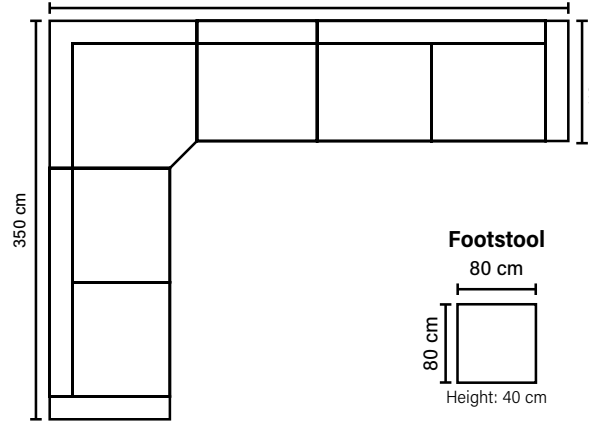

Cloud System:

Pocket springs + HR Foam 35 kg covered with memory foam and 200 g fiber

BACK

Feathers mixed with shredded foam

DECO PILLOWS

Feather mixed with shredded foam
1 deco pillow per armrest or corner
size 70x60 cm

MODULES

Combine different modules into the desired shape and size.
(All measurements are approximate)

MOD A

MOD 1

MOD 2

MOD 1L/L1

MOD C

MOD DIV

COMBINATIONS

Choose from available sofa models.
(All measurements are approximate)

2C3/3C2

450 cm

OPEN END (Left/Right)

280 cm

Footstool

80 cm

80 cm

Height: 40 cm

3 MAXI DIV (Left/Right)

348 cm

2C2

350 cm

ARMREST

Foam 25-30 kg