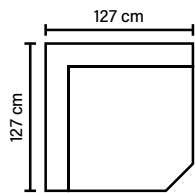

Cloud System:

Pocket springs + HR Foam 35 kg covered with memory foam and 200 g fiber

BACK

Feathers mixed with shredded foam

DECO PILLOWS

Feather mixed with shredded foam
1 deco pillow per armrest or corner
size 70x60 cm

MODULES

Combine different modules into the desired shape and size.
(All measurements are approximate)

MOD A

MOD 1

MOD 2

MOD 1L/L1

MOD C

MOD DIV

COMBINATIONS

Choose from available sofa models.
(All measurements are approximate)

2C3/3C2

450 cm

OPEN END (Left/Right)

280 cm

Footstool

80 cm

80 cm

Height: 40 cm

3 MAXI DIV (Left/Right)

348 cm

2C2

350 cm

ARMREST

Foam 25-30 kg