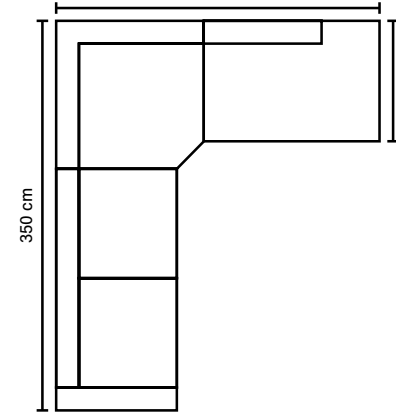

MODULES

Combine different modules into the desired shape and size.
(All measurements are approximate)

MOD A

MOD 1

MOD 2

MOD 1L/L1

MOD C

MOD DIV

COMBINATIONS

Choose from available sofa models.
(All measurements are approximate)

2C3/3C2

450 cm

OPEN END (Left/Right)

280 cm

Footstool

80 cm

80 cm

Height: 40 cm

3 MAXI DIV (Left/Right)

348 cm

2C2

350 cm

ARMREST

Foam 25-30 kg