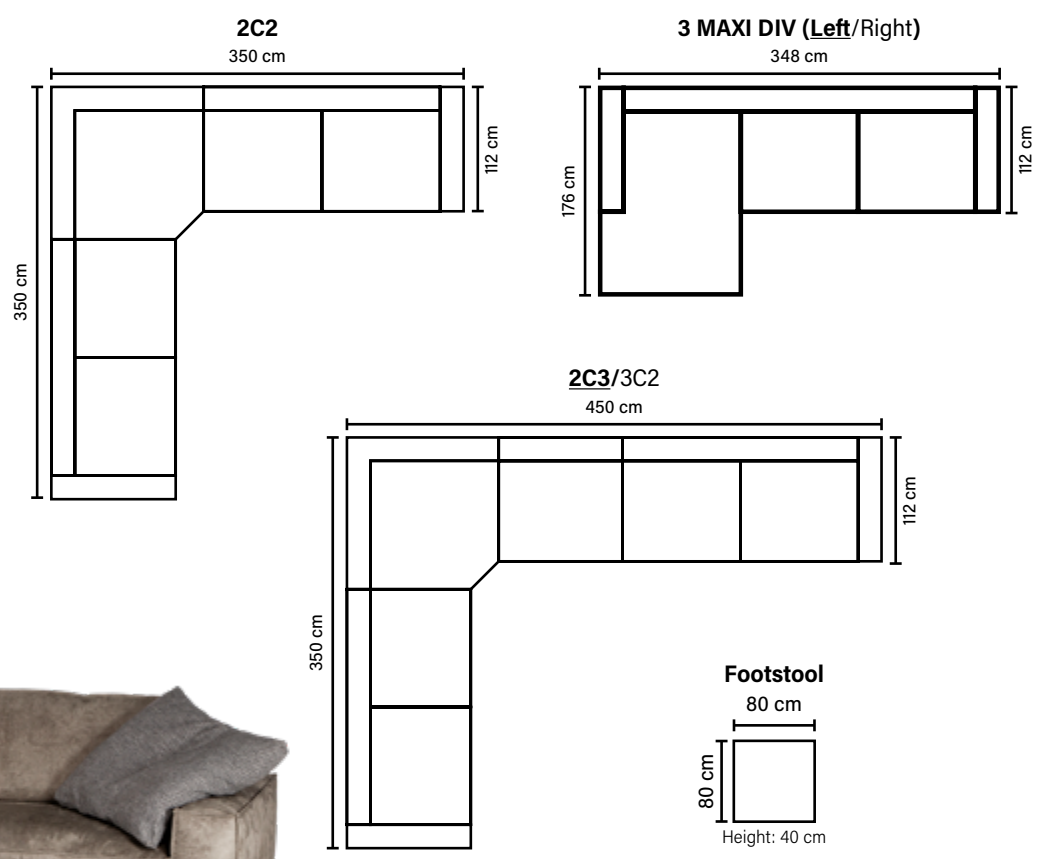

BACK

Feathers mixed with shredded foam

DECO PILLOWS

Feather mixed with shredded foam
1 deco pillow per armrest or corner
size 70x60 cm

ARMREST

Foam 25-30 kg

FRAME

Plywood + wood
+ foam 25 kg

LEG OPTIONS

No leg choices available for this sofa

MODULES

Combine different modules into the desired shape and size.
(All measurements are approximate)

COMBINATIONS

Choose from available sofa models.
(All measurements are approximate)