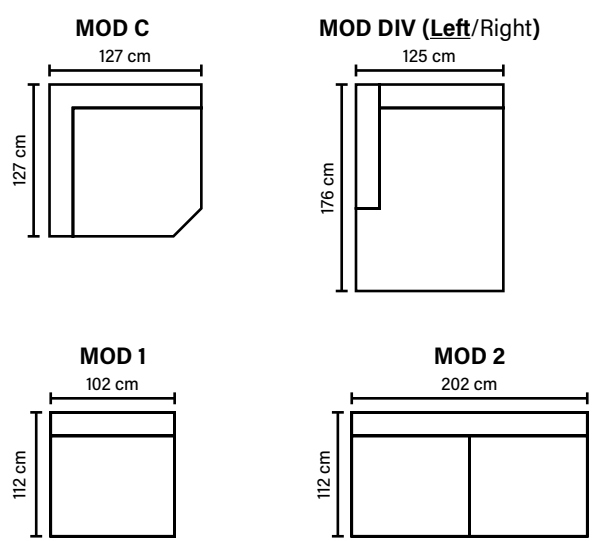

BACK

Feathers mixed with shredded foam

DECO PILLOWS

Feather mixed with shredded foam
1 deco pillow per armrest or corner
size 70x60 cm

ARMREST

Foam 25-30 kg

FRAME

Plywood + wood
+ foam 25 kg

LEG OPTIONS

No leg choices available for this sofa

MODULES

Combine different modules into the desired shape and size.
(All measurements are approximate)

COMBINATIONS

Choose from available sofa models.
(All measurements are approximate)