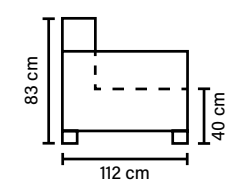

BACK

Feathers mixed with shredded foam

DECO PILLOWS

Feather mixed with shredded foam
1 deco pillow per armrest or corner
size 70x60 cm

ARMREST

Foam 25-30 kg

FRAME

Plywood + wood
+ foam 25 kg

LEG OPTIONS

No leg choices available for this sofa

MODULES

Combine different modules into the desired shape and size.
(All measurements are approximate)

COMBINATIONS

Choose from available sofa models.
(All measurements are approximate)