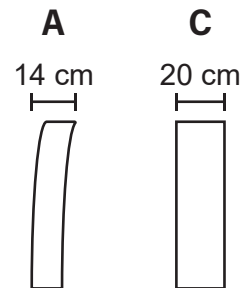

MIA COMBINATIONS

Choose from available sofa models

ARMREST CHOICES

* Measured with standard armrest D.
All measurements are approximate