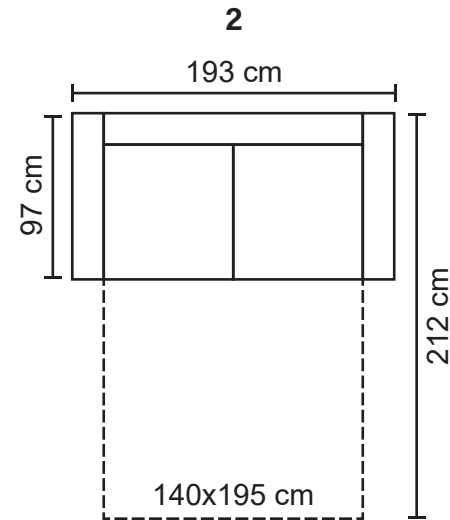

MIA COMBINATIONS

Choose from available sofa models

ARMREST CHOICES

* Measured with standard armrest D.
All measurements are approximate