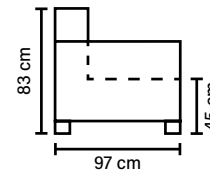

## COMBINATIONS

Choose from available sofa models.  
All measurements are approximate.  
Measured with standard armrest A.

Available in fabrics & leathers

**SEAT**  
HR foam 35 kg  
covered with 200 g fiber

## ARMREST AND LEG OPTIONS

<p>14 cm A</p>	<p>20 cm C</p>
<p>Leg: 34 wooden height 6 cm</p>	<p>Leg: 6 wooden or metal height 5 cm</p>