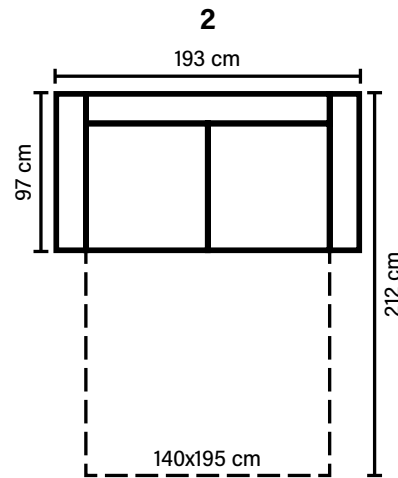

## COMBINATIONS

Choose from available sofa models.  
All measurements are approximate.  
Measured with standard armrest A.

Available in fabrics & leathers

**SEAT**  
HR foam 35 kg  
covered with 200 g fiber

## ARMREST AND LEG OPTIONS

<p>14 cm A</p>	<p>20 cm C</p>
<p>Leg: 34 wooden height 6 cm</p>	<p>Leg: 6 wooden or metal height 5 cm</p>