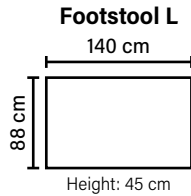

## SEAT

**CloudPlus System:**  
Pocket springs + HR Foam 35 kg  
+ on top feather mixed  
with shredded foam

## COMBINATIONS

Choose from available sofa models.  
All measurements are approximate.

## MODULES

Combine different modules into the desired shape and size.  
(All measurements are approximate)