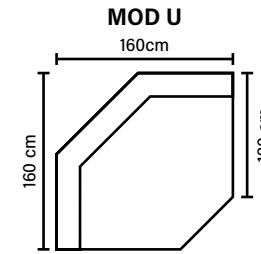

## COMBINATIONS

Choose from available sofa models.  
All measurements are approximate.

## MODULES

Combine different modules into the desired shape and size.  
(All measurements are approximate)

## DECO PILLOWS

Feather mixed with shredded foam  
1 deco pillow per armrest  
2 deco pillows per corner  
size 70x75 cm  
One tube pillow per armrest