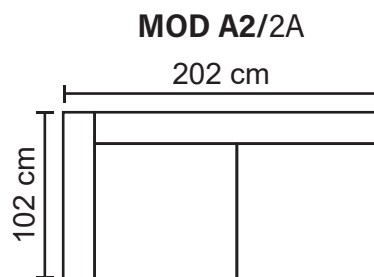

MATEO COMBINATIONS

Choose from available sofa models

* All measurements are approximate

MATEO MODULES

Combine different modules into the desired shape and size

* All measurements are approximate

Available in fabrics & leathers