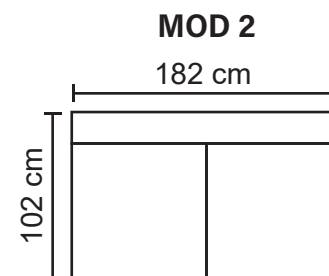

MATEO COMBINATIONS

Choose from available sofa models

* All measurements are approximate

MATEO MODULES

Combine different modules into the desired shape and size

* All measurements are approximate

Available in fabrics & leathers