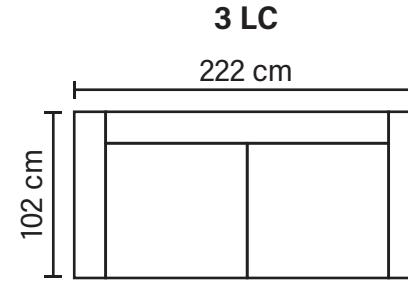

MATEO COMBINATIONS

Choose from available sofa models

* All measurements are approximate

MATEO MODULES

Combine different modules into the desired shape and size

* All measurements are approximate

Available in fabrics & leathers