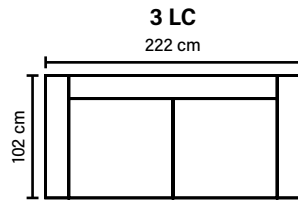

BACK
Siliconized polyester fiber

COMBINATIONS

Choose from available sofa models.
All measurements are approximate.

MODULES

Combine different modules into the desired shape and size.
(All measurements are approximate)

ARMREST

Foam 25-30 kg

FRAME

Plywood + wood
+ foam 25 kg

LEG OPTIONS

Standard leg: 54
wooden
height 3 cm

Optional leg: 32
wooden or metal
height 5 cm

Available in fabrics & leathers