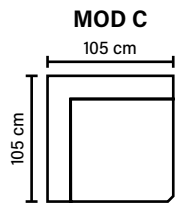

BACK
Siliconized polyester fiber

COMBINATIONS

Choose from available sofa models.
All measurements are approximate.

MODULES

Combine different modules into the desired shape and size.
(All measurements are approximate)

ARMREST

Foam 25-30 kg

FRAME

Plywood + wood
+ foam 25 kg

LEG OPTIONS

Standard leg: 54
wooden
height 3 cm

Optional leg: 32
wooden or metal
height 5 cm

Available in fabrics & leathers