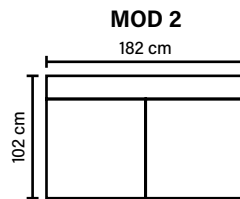

BACK
Siliconized polyester fiber

COMBINATIONS

Choose from available sofa models.
All measurements are approximate.

MODULES

Combine different modules into the desired shape and size.
(All measurements are approximate)

ARMREST

Foam 25-30 kg

FRAME

Plywood + wood
+ foam 25 kg

LEG OPTIONS

Standard leg: 54
wooden
height 3 cm

Optional leg: 32
wooden or metal
height 5 cm

Available in fabrics & leathers