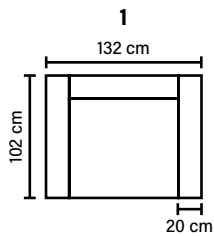

BACK
Siliconized polyester fiber

COMBINATIONS

Choose from available sofa models.
All measurements are approximate.

MODULES

Combine different modules into the desired shape and size.
(All measurements are approximate)

ARMREST

Foam 25-30 kg

FRAME

Plywood + wood
+ foam 25 kg

LEG OPTIONS

Standard leg: 54
wooden
height 3 cm

Optional leg: 32
wooden or metal
height 5 cm

Available in fabrics & leathers