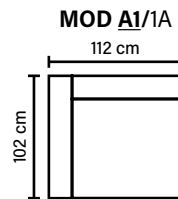

BACK
Siliconized polyester fiber

COMBINATIONS

Choose from available sofa models.
All measurements are approximate.

MODULES

Combine different modules into the desired shape and size.
(All measurements are approximate)

ARMREST

Foam 25-30 kg

FRAME

Plywood + wood
+ foam 25 kg

LEG OPTIONS

Standard leg: 54
wooden
height 3 cm

Optional leg: 32
wooden or metal
height 5 cm

Available in fabrics & leathers