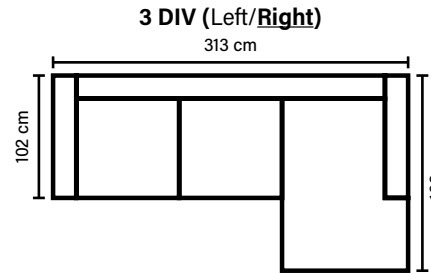

BACK
Siliconized polyester fiber

COMBINATIONS

Choose from available sofa models.
All measurements are approximate.

MODULES

Combine different modules into the desired shape and size.
(All measurements are approximate)

ARMREST

Foam 25-30 kg

FRAME

Plywood + wood
+ foam 25 kg

LEG OPTIONS

Standard leg: 54
wooden
height 3 cm

Optional leg: 32
wooden or metal
height 5 cm

Available in fabrics & leathers