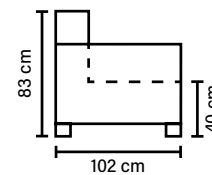

BACK
Siliconized polyester fiber

COMBINATIONS

Choose from available sofa models.
All measurements are approximate.

MODULES

Combine different modules into the desired shape and size.
(All measurements are approximate)

ARMREST

Foam 25-30 kg

FRAME

Plywood + wood
+ foam 25 kg

LEG OPTIONS

Standard leg: 54
wooden
height 3 cm

Optional leg: 32
wooden or metal
height 5 cm

Available in fabrics & leathers