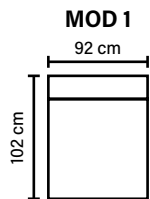

BACK
Siliconized polyester fiber

COMBINATIONS

Choose from available sofa models.
All measurements are approximate.

MODULES

Combine different modules into the desired shape and size.
(All measurements are approximate)

ARMREST

Foam 25-30 kg

FRAME

Plywood + wood
+ foam 25 kg

LEG OPTIONS

Standard leg: 54
wooden
height 3 cm

Optional leg: 32
wooden or metal
height 5 cm

Available in fabrics & leathers