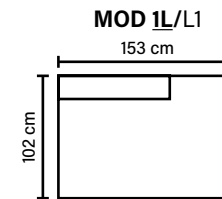

BACK
Siliconized polyester fiber

COMBINATIONS

Choose from available sofa models.
All measurements are approximate.

MODULES

Combine different modules into the desired shape and size.
(All measurements are approximate)

ARMREST

Foam 25-30 kg

FRAME

Plywood + wood
+ foam 25 kg

LEG OPTIONS

Standard leg: 54
wooden
height 3 cm

Optional leg: 32
wooden or metal
height 5 cm

Available in fabrics & leathers