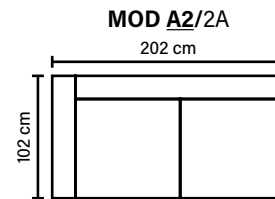

BACK
Siliconized polyester fiber

COMBINATIONS

Choose from available sofa models.
All measurements are approximate.

MODULES

Combine different modules into the desired shape and size.
(All measurements are approximate)

ARMREST

Foam 25-30 kg

FRAME

Plywood + wood
+ foam 25 kg

LEG OPTIONS

Standard leg: 54
wooden
height 3 cm

Optional leg: 32
wooden or metal
height 5 cm

Available in fabrics & leathers