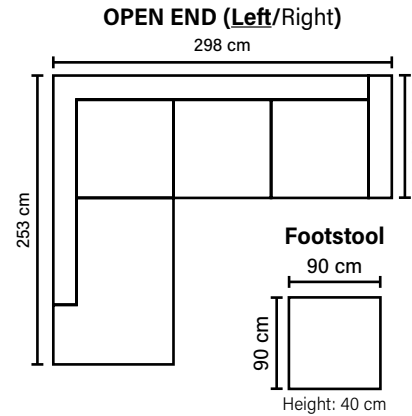

BACK
Siliconized polyester fiber

COMBINATIONS

Choose from available sofa models.
All measurements are approximate.

MODULES

Combine different modules into the desired shape and size.
(All measurements are approximate)

ARMREST

Foam 25-30 kg

FRAME

Plywood + wood
+ foam 25 kg

LEG OPTIONS

Standard leg: 54
wooden
height 3 cm

Optional leg: 32
wooden or metal
height 5 cm

Available in fabrics & leathers