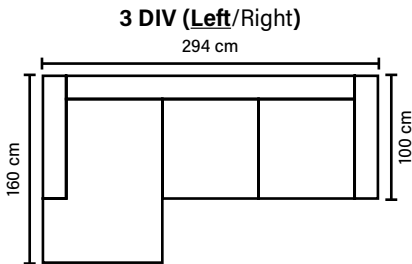

Plywood + wood + foam 25 kg

LEG OPTIONS

Standard leg: 15
metal
height 17 cm

COMBINATIONS

Choose from available sofa models.
All measurements are approximate.

Available in fabrics & leathers

Metal leg colors