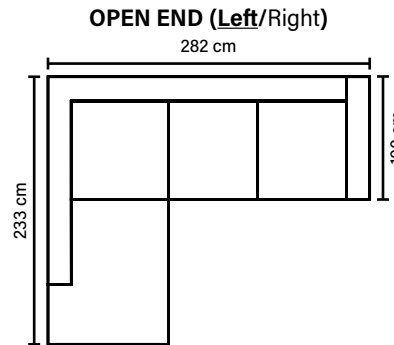

Plywood + wood + foam 25 kg

LEG OPTIONS

Standard leg: 15
metal
height 17 cm

COMBINATIONS

Choose from available sofa models.
All measurements are approximate.

Available in fabrics & leathers

Metal leg colors