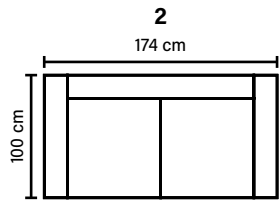

Plywood + wood + foam 25 kg

LEG OPTIONS

Standard leg: 15
metal
height 17 cm

COMBINATIONS

Choose from available sofa models.
All measurements are approximate.

Available in fabrics & leathers

Metal leg colors