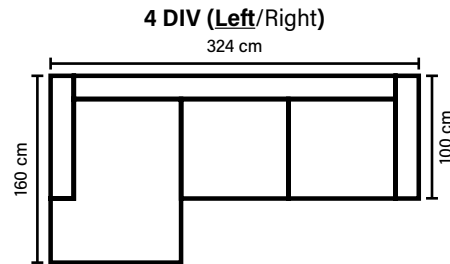

Plywood + wood + foam 25 kg

LEG OPTIONS

Standard leg: 15
metal
height 17 cm

COMBINATIONS

Choose from available sofa models.
All measurements are approximate.

Available in fabrics & leathers

Metal leg colors