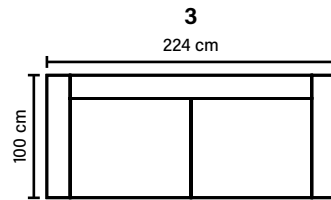

Plywood + wood + foam 25 kg

LEG OPTIONS

Standard leg: 15
metal
height 17 cm

COMBINATIONS

Choose from available sofa models.
All measurements are approximate.

Available in fabrics & leathers

Metal leg colors