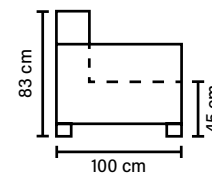

Plywood + wood + foam 25 kg

LEG OPTIONS

Standard leg: 15
metal
height 17 cm

COMBINATIONS

Choose from available sofa models.
All measurements are approximate.

Available in fabrics & leathers

Metal leg colors