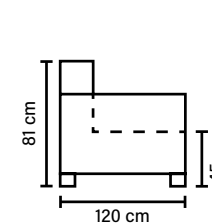

MODULES

Combine different modules into the desired shape and size.
(All measurements are approximate)

DECO PILLOWS

Feather mixed
with shredded foam
2 deco pillows per armrest or corner
size 70x75 cm

ARMREST