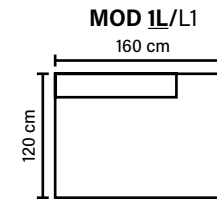

SEAT

CloudPlus System:
Pocket springs + HR Foam 35 kg
+ on top feather mixed
with shredded foam

BACK

Siliconized polyester fiber

COMBINATIONS

Choose from available sofa models.
All measurements are approximate.

MODULES

Combine different modules into the desired shape and size.
(All measurements are approximate)

DECO PILLOWS

Feather mixed
with shredded foam
2 deco pillows per armrest or corner
size 70x75 cm

ARMREST