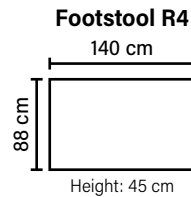

MODULES

Combine different modules into the desired shape and size.
(All measurements are approximate)

DECO PILLOWS

Feather mixed
with shredded foam
2 deco pillows per armrest or corner
size 70x75 cm

ARMREST