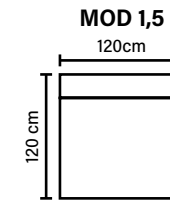

SEAT

CloudPlus System:
Pocket springs + HR Foam 35 kg
+ on top feather mixed
with shredded foam

BACK

Siliconized polyester fiber

COMBINATIONS

Choose from available sofa models.
All measurements are approximate.

MODULES

Combine different modules into the desired shape and size.
(All measurements are approximate)

DECO PILLOWS

Feather mixed
with shredded foam
2 deco pillows per armrest or corner
size 70x75 cm

ARMREST