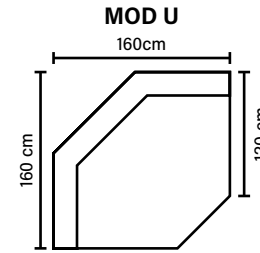

SEAT

CloudPlus System:
Pocket springs + HR Foam 35 kg
+ on top feather mixed
with shredded foam

BACK

Siliconized polyester fiber

COMBINATIONS

Choose from available sofa models.
All measurements are approximate.

MODULES

Combine different modules into the desired shape and size.
(All measurements are approximate)

DECO PILLOWS

Feather mixed
with shredded foam
2 deco pillows per armrest or corner
size 70x75 cm

ARMREST