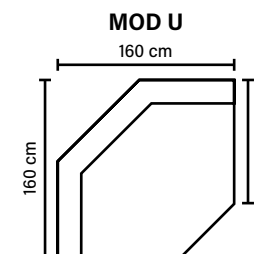

## COMBINATIONS

Choose from available sofa models.  
All measurements are approximate.

## MODULES

Combine different modules into the desired shape and size.  
(All measurements are approximate)

Pocket springs

Available in fabrics

## DECO PILLOWS

Feather mixed with shredded foam  
4 deco pillows included, size 70x75 cm