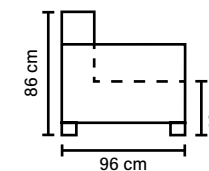

(Chicago with optional Pocket mattress)

SEAT
HR foam 35 kg
+ ERX foam 40 kg
covered with 200 g fiber

BACK
HR foam 25 kg
+ 200-800 g fiber

ARMREST
Foam 25 kg + 200 g fiber

FRAME
Plywood + wood
+ foam 25 kg

MATTRESS
Standard: Bonnell
Optional: Pocket or Memory
Mattress thickness: 14 cm

Available in fabrics & leathers