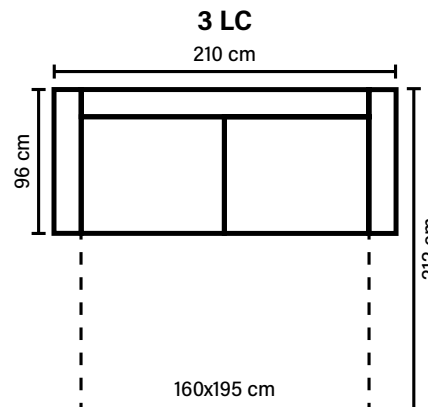

(Chicago with optional Pocket mattress)

SEAT
HR foam 35 kg
+ ERX foam 40 kg
covered with 200 g fiber

BACK
HR foam 25 kg
+ 200-800 g fiber

ARMREST
Foam 25 kg + 200 g fiber

FRAME
Plywood + wood
+ foam 25 kg

MATTRESS
Standard: Bonnell
Optional: Pocket or Memory
Mattress thickness: 14 cm

Available in fabrics & leathers