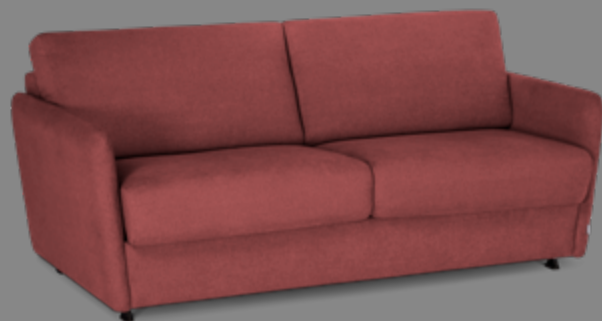

DESIGNED BY HEIKKI TOROPAINEN

sofa **CHICAGO**

Comfort of the bed is hidden in this smart sofa. Scandinavian retro look adds a smart twist.

bellus[®] SOFAS

Compact living

COMBINATIONS

Choose from available sofa models.
All measurements are approximate.

(Chicago with optional Pocket mattress)

SEAT
HR foam 35 kg
+ ERX foam 40 kg
covered with 200 g fiber

BACK
HR foam 25 kg
+ 200-800 g fiber

ARMREST
Foam 25 kg + 200 g fiber

FRAME
Plywood + wood
+ foam 25 kg

MATTRESS
Standard: Bonnell
Optional: Pocket or Memory
Mattress thickness: 14 cm

Available in fabrics & leathers