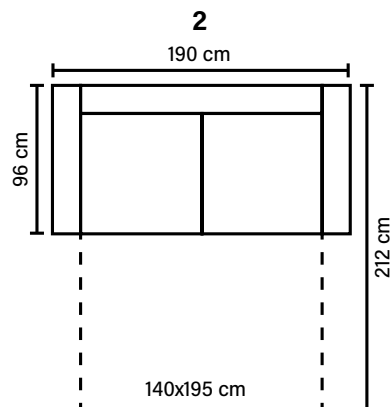

(Chicago with optional Pocket mattress)

SEAT
HR foam 35 kg
+ ERX foam 40 kg
covered with 200 g fiber

BACK
HR foam 25 kg
+ 200-800 g fiber

ARMREST
Foam 25 kg + 200 g fiber

FRAME
Plywood + wood
+ foam 25 kg

MATTRESS
Standard: Bonnell
Optional: Pocket or Memory
Mattress thickness: 14 cm

Available in fabrics & leathers