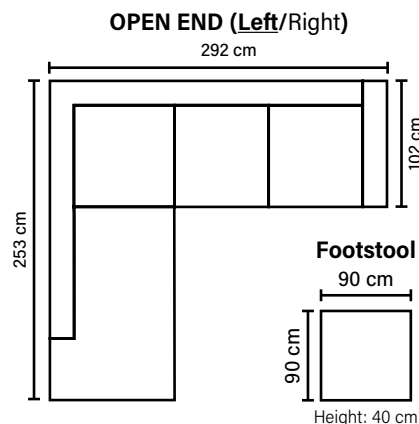

COMBINATIONS

Choose from available sofa models.
 All measurements are approximate.

MODULES

Combine different modules into the desired shape and size.
 (All measurements are approximate)

SEAT
 Pocket springs + HR foam 35 kg
 covered with memory foam
 and 200 g fiber