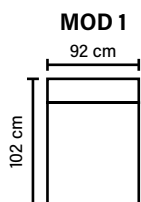

COMBINATIONS

Choose from available sofa models.
 All measurements are approximate.

MODULES

Combine different modules into the desired shape and size.
 (All measurements are approximate)

SEAT
 Pocket springs + HR foam 35 kg
 covered with memory foam
 and 200 g fiber