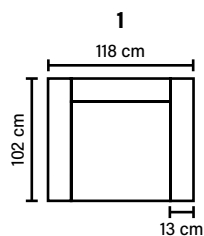

COMBINATIONS

Choose from available sofa models.
 All measurements are approximate.

MODULES

Combine different modules into the desired shape and size.
 (All measurements are approximate)

SEAT
 Pocket springs + HR foam 35 kg
 covered with memory foam
 and 200 g fiber