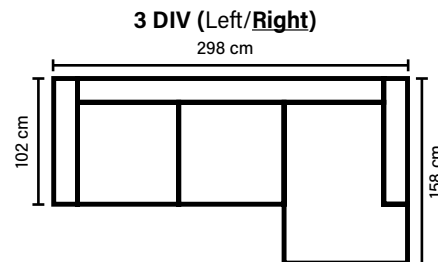

COMBINATIONS

Choose from available sofa models.
 All measurements are approximate.

MODULES

Combine different modules into the desired shape and size.
 (All measurements are approximate)

SEAT
 Pocket springs + HR foam 35 kg
 covered with memory foam
 and 200 g fiber