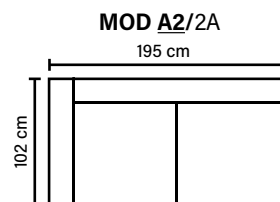

COMBINATIONS

Choose from available sofa models.
 All measurements are approximate.

MODULES

Combine different modules into the desired shape and size.
 (All measurements are approximate)

SEAT
 Pocket springs + HR foam 35 kg
 covered with memory foam
 and 200 g fiber