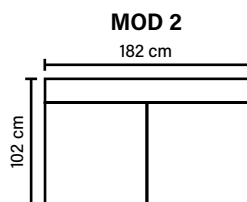

COMBINATIONS

Choose from available sofa models.
 All measurements are approximate.

MODULES

Combine different modules into the desired shape and size.
 (All measurements are approximate)

SEAT
 Pocket springs + HR foam 35 kg
 covered with memory foam
 and 200 g fiber