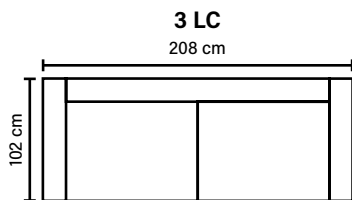

COMBINATIONS

Choose from available sofa models.
 All measurements are approximate.

MODULES

Combine different modules into the desired shape and size.
 (All measurements are approximate)

SEAT
 Pocket springs + HR foam 35 kg
 covered with memory foam
 and 200 g fiber