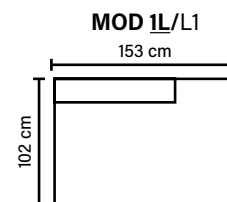

COMBINATIONS

Choose from available sofa models.
 All measurements are approximate.

MODULES

Combine different modules into the desired shape and size.
 (All measurements are approximate)

SEAT
 Pocket springs + HR foam 35 kg
 covered with memory foam
 and 200 g fiber