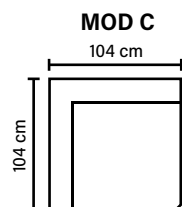

COMBINATIONS

Choose from available sofa models.
 All measurements are approximate.

MODULES

Combine different modules into the desired shape and size.
 (All measurements are approximate)

SEAT
 Pocket springs + HR foam 35 kg
 covered with memory foam
 and 200 g fiber