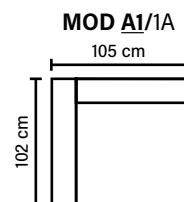

COMBINATIONS

Choose from available sofa models.
 All measurements are approximate.

MODULES

Combine different modules into the desired shape and size.
 (All measurements are approximate)

SEAT
 Pocket springs + HR foam 35 kg
 covered with memory foam
 and 200 g fiber