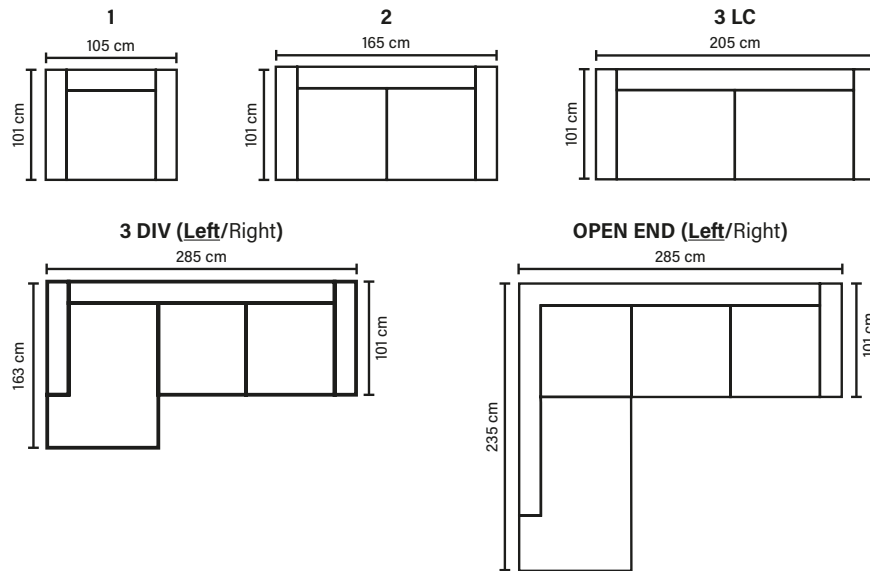

REGULAR PIECES

(All measurements are approximate)

SEAT
Pocket springs + HR foam 35 kg covered with memory foam and 200 g fiber

BACK
Siliconized polyester fiber

ARMREST
Foam 30 kg

FRAME
Plywood + wood
No-Sag springs

LEGS
Standard legs: wooden
6 color options:
black / dark brown / walnut / oak / beech / white
Optional legs: metal

Pocket spring seats

Available in fabrics & leathers