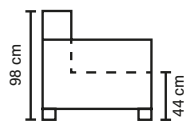

SEAT
Pocket springs + HR foam 35 kg covered with memory foam and 200 g fiber

BACK
Siliconized polyester fiber

ARMREST
Foam 30 kg

FRAME
Plywood + wood
No-Sag springs

LEGS
Standard legs: wooden
6 color options:
black / dark brown / walnut / oak / beech / white
Optional legs: metal

Pocket spring seats