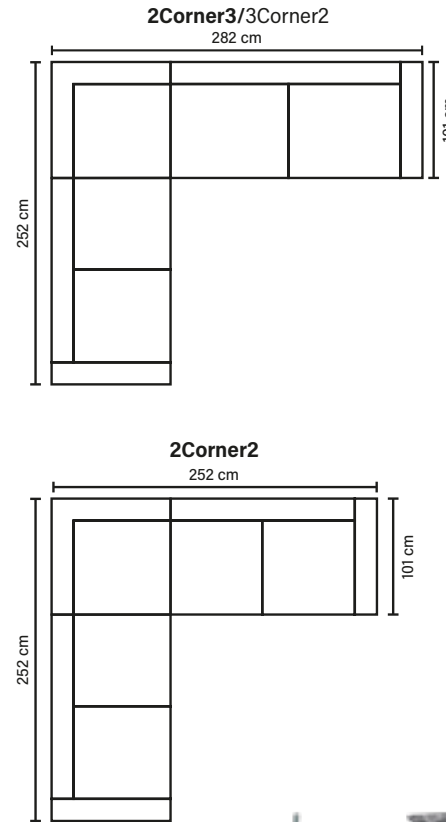

REGULAR PIECES

(All measurements are approximate)

SEAT
Pocket springs + HR foam 35 kg covered with memory foam and 200 g fiber

BACK
Siliconized polyester fiber

ARMREST
Foam 30 kg

FRAME
Plywood + wood
No-Sag springs