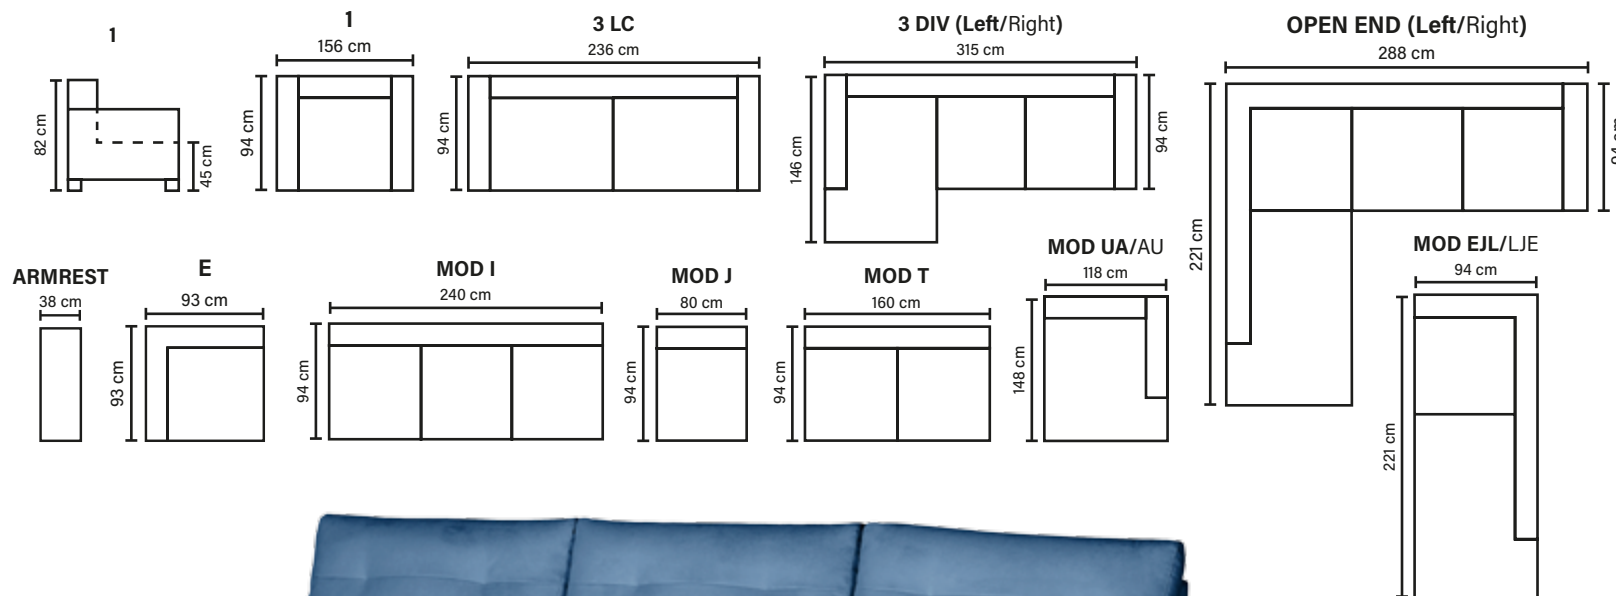

DESIGNED BY HEIKKI TOROPAINEN

sofa **CARRARA**

Carrara is a luxurious sofa with an adjustable armrest mechanism to offer the most comfortable seating. Saymore is available in wide range of fabrics and leathers.

Armrest adjustable in
three different positions.

REGULAR PIECES

(All measurements are approximate)

SEAT

HR foam 35kg
+ ERX foam 40kg covered with 300g fiber

BACK

Siliconized polyester fiber

ARMREST

Foam 25kg+ 200g fiber

FRAME

Plywood + wood
No-Sag springs

LEGS

Standard legs: wooden or metal
6 color options for wooden:
black / dark brown / walnut / oak / beech / white
Optional legs: wooden
6 color options:
black / dark brown / walnut / oak / beech / white