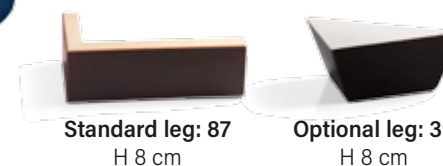

Armrest adjustable in
three different positions.

REGULAR PIECES

(All measurements are approximate)

SEAT

HR foam 35kg
+ ERX foam 40kg covered with 300g fiber

BACK

Siliconized polyester fiber

ARMREST

Foam 25kg+ 200g fiber

FRAME

Plywood + wood
No-Sag springs

LEGS

Standard legs: wooden or metal
6 color options for wooden:
black / dark brown / walnut / oak / beech / white
Optional legs: wooden
6 color options:
black / dark brown / walnut / oak / beech / white