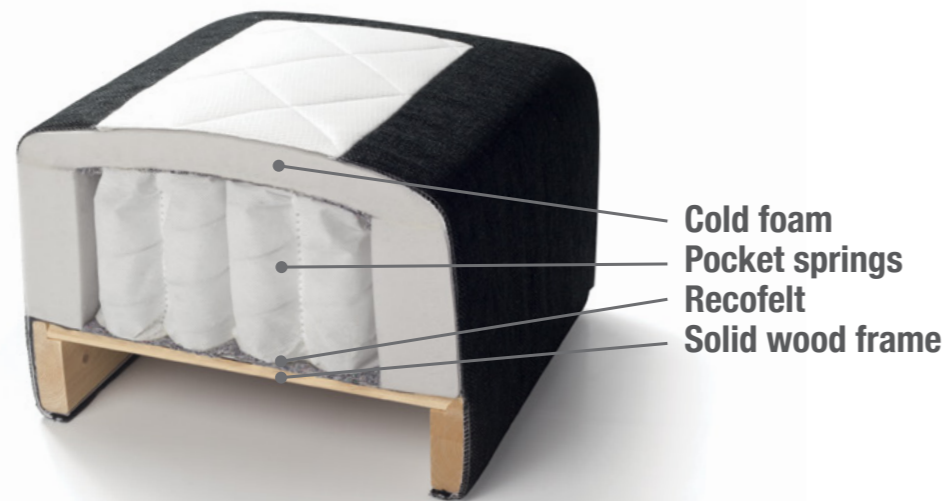

# Compact Bliss

When comfort meets practical

bellus<sup>®</sup> BEDS

# Compact Bliss

Compact series is a 2 in 1 bed that offers great sleeping comfort and large storage at the same time. Compact Bliss has a mattress with 5-zone pocket springs system that gives good support for the body. Perfect for compact living!

## 5-ZONE POCKET SPRING SYSTEM

The 5-zone pocket spring system manufactured by Bellus provides perfect support for whole body. The mattress is divided into 5 different zones that support your body from the right places.

## 260 springs/m<sup>2</sup>

Individually packed, hardened high-quality steel springs and preloaded pocket springs give maximum comfort.